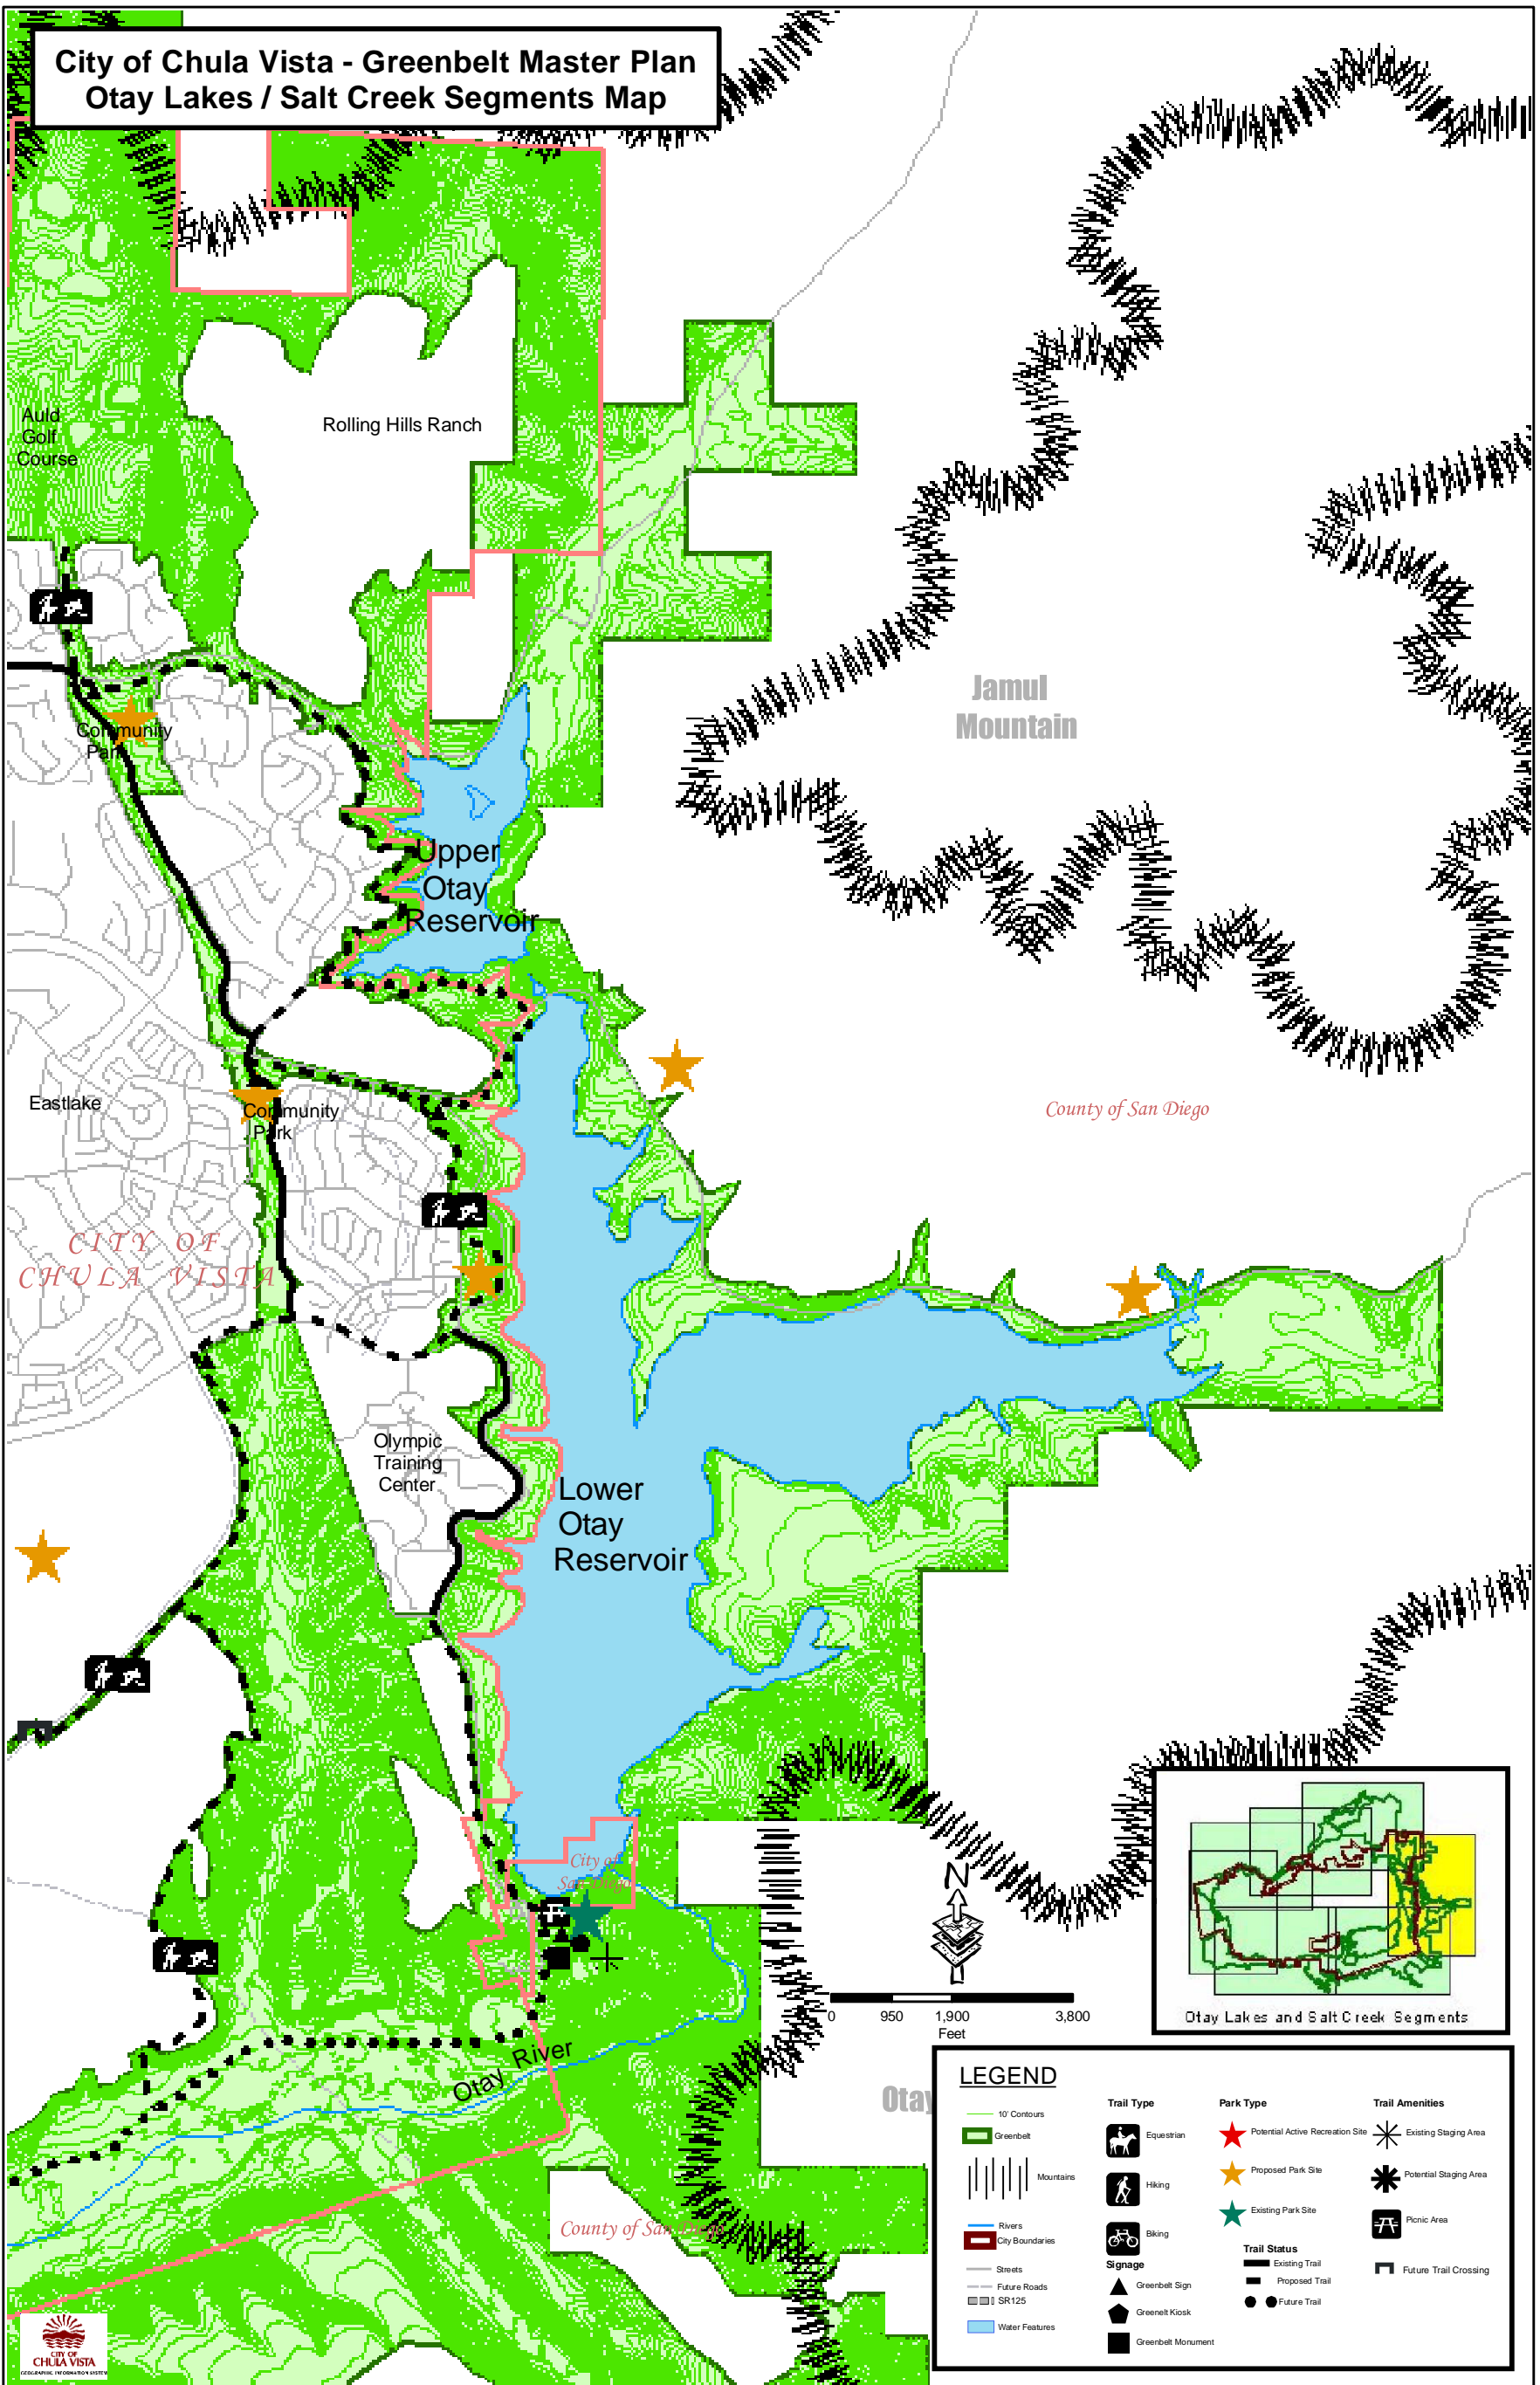

**City of Chula Vista - Greenbelt Master Plan
Otay Lakes / Salt Creek Segments Map**

Otay Lakes/Salt Creek Segments (Figure 15)