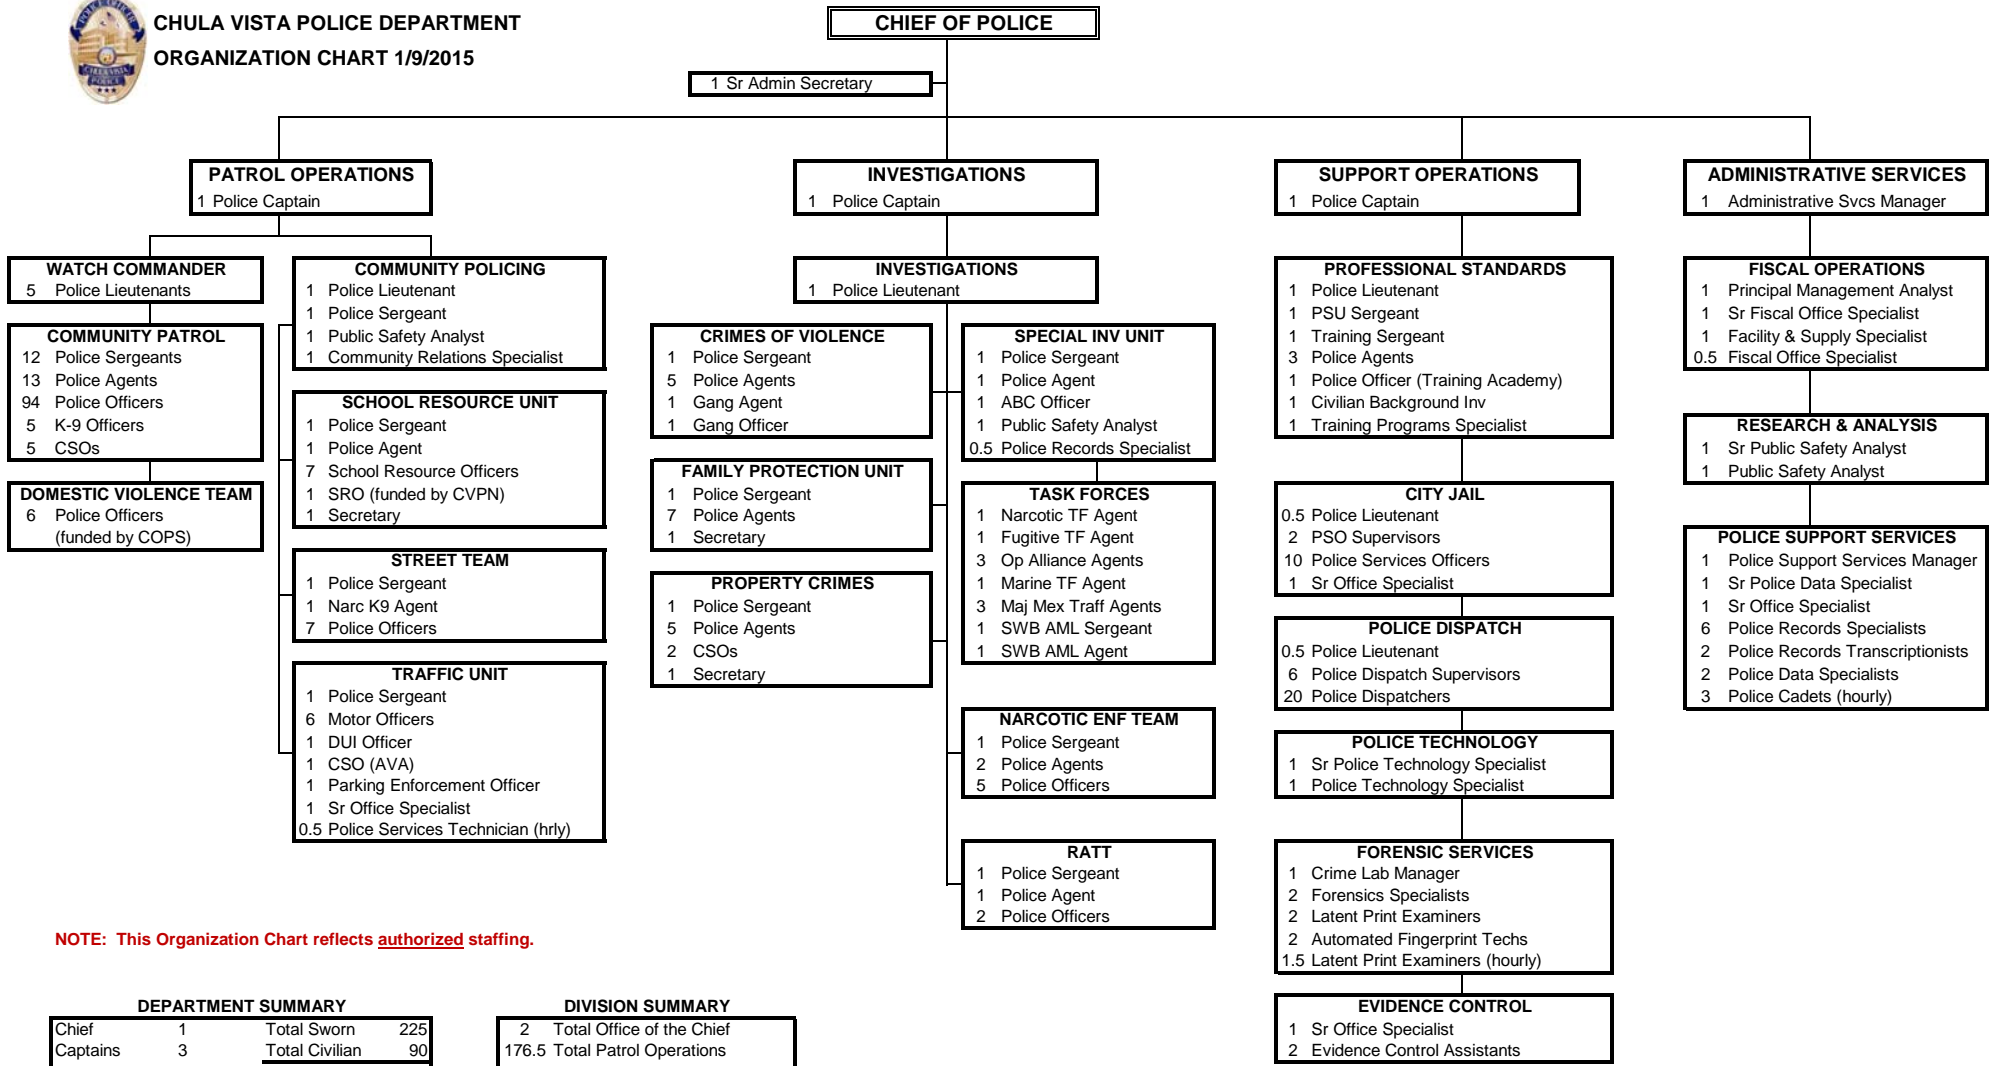

**CHULA VISTA POLICE DEPARTMENT
ORGANIZATION CHART 1/9/2015**

NOTE: This Organization Chart reflects authorized staffing.

DEPARTMENT SUMMARY			
Chief	1	Total Sworn	225
Captains	3	Total Civilian	90
Lieutenants	9	Hourly	5
Sergeants	25		
Agents	50		
Officers	137	TOTAL	320

DIVISION SUMMARY	
2	Total Office of the Chief
176.5	Total Patrol Operations
55.5	Total Investigations
63.5	Total Support Operations
22.5	Total Administrative Svcs
320.0	Total Authorized

Org Chart doesn't include 14 frozen positions (12 sworn, 2 civilian)
12 Officers, 1 Detention Mgr, 1 Comm Mgr