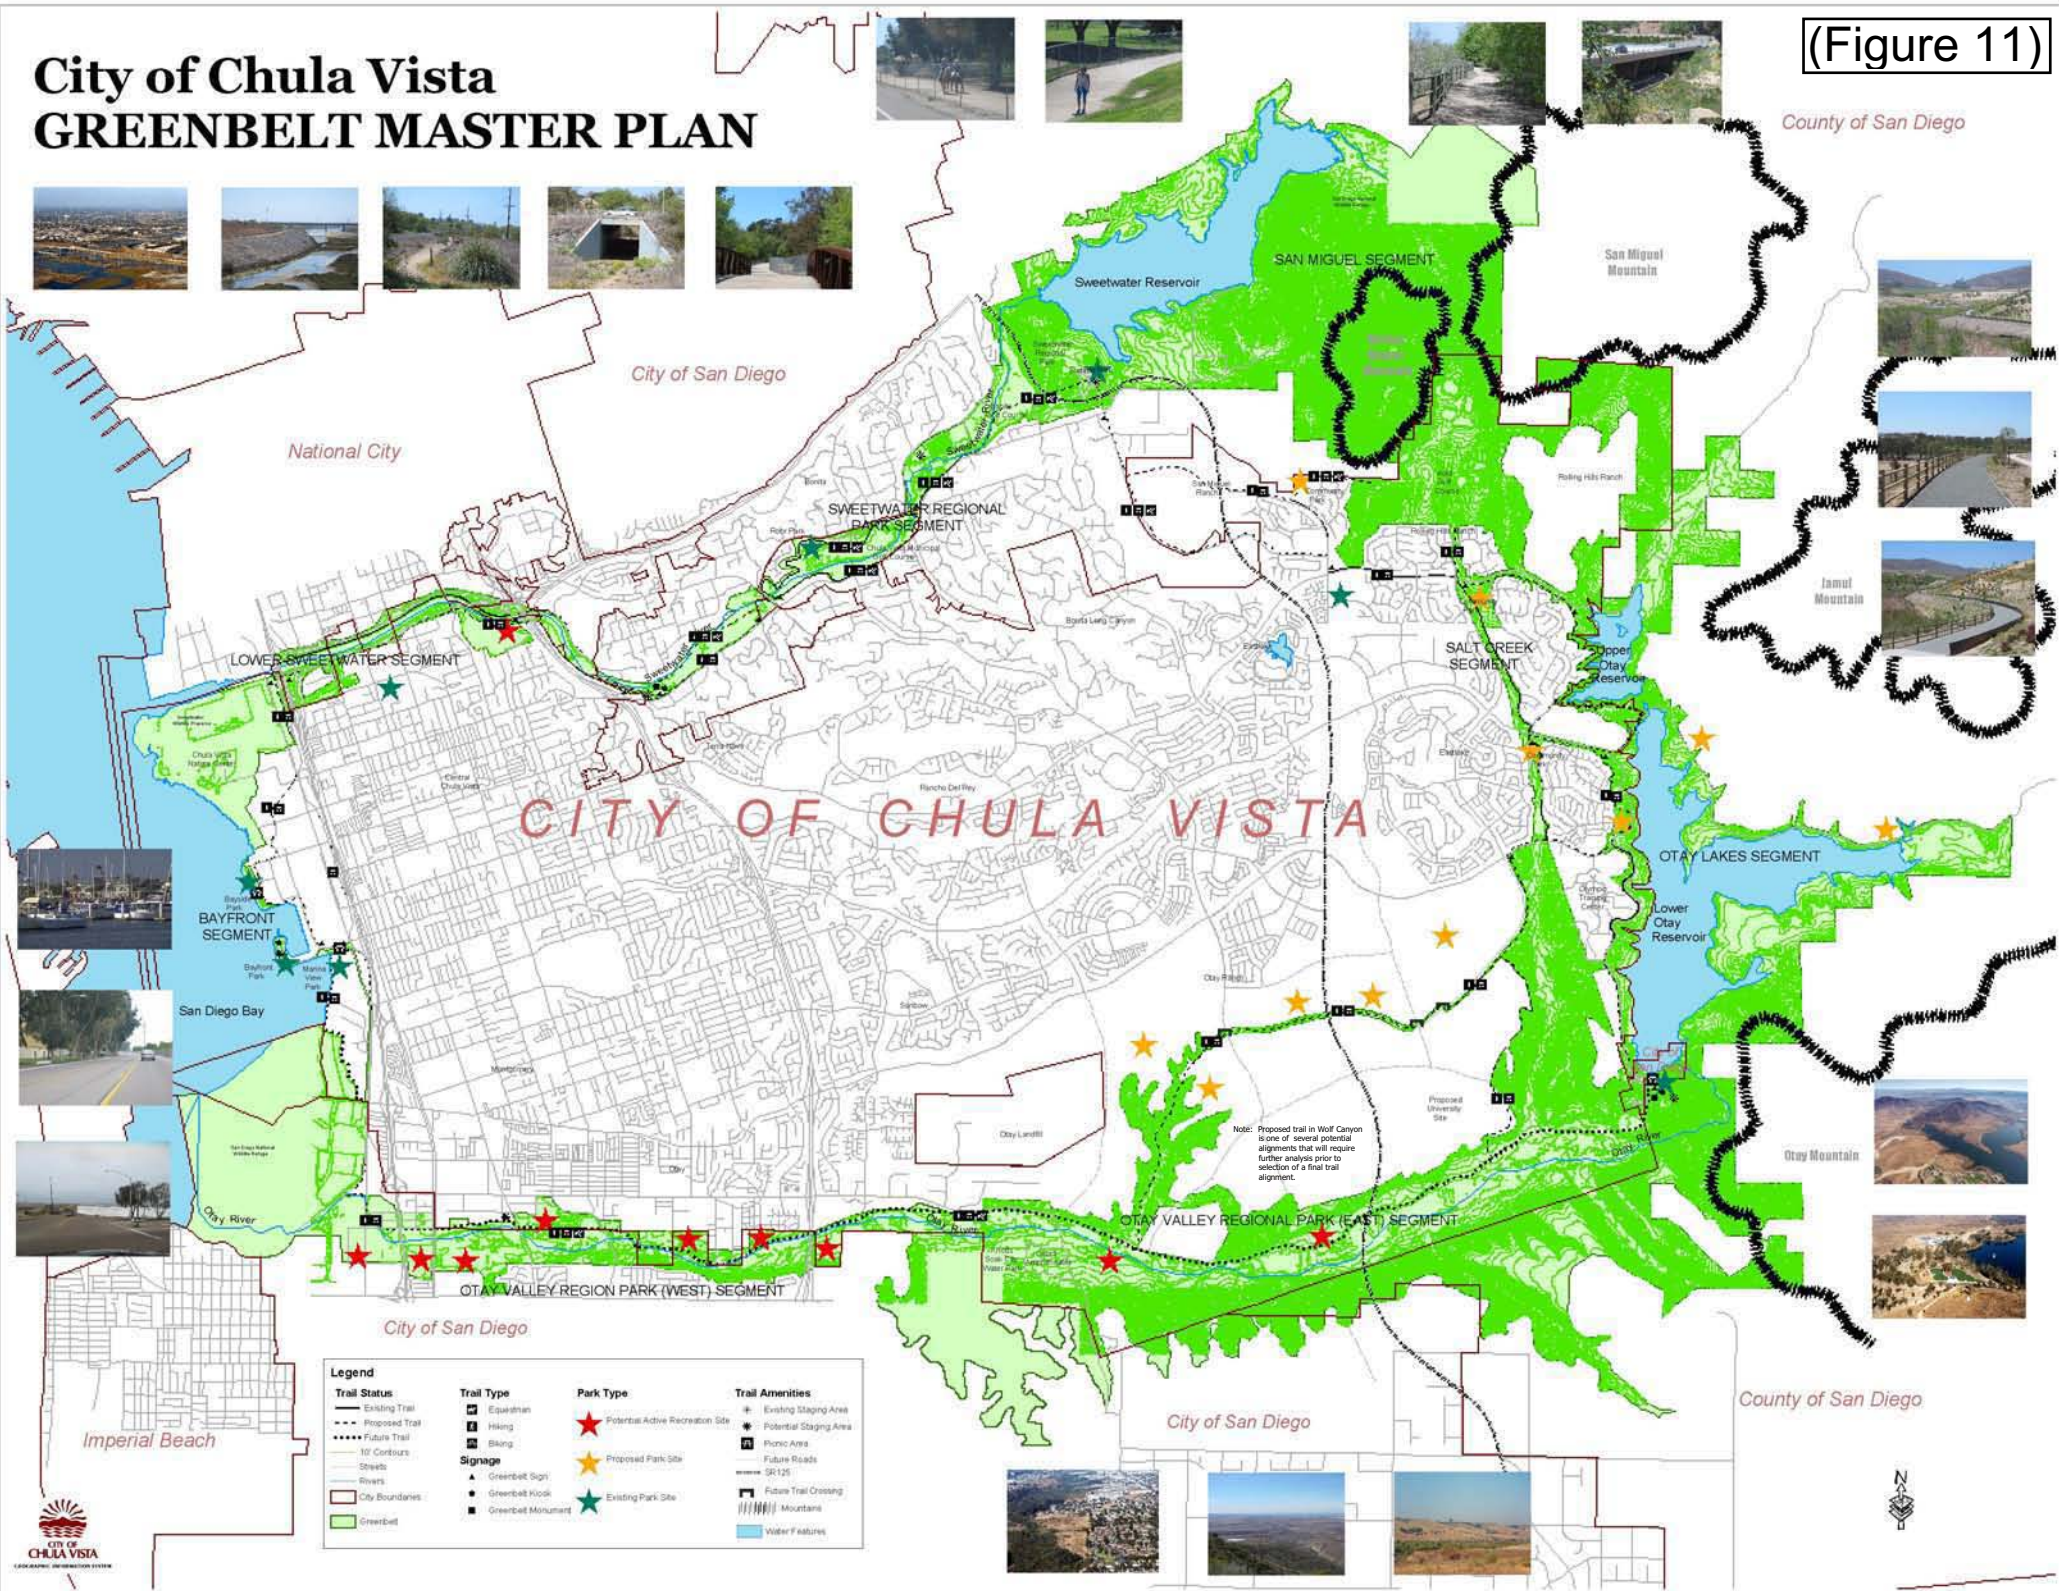

City of Chula Vista GREENBELT MASTER PLAN

(Figure 11)

Legend			
Trail Status	Trail Type	Park Type	Trail Amenities
Existing Trail	Equestrian	Potential Active Recreation Site	Existing Staging Area
Proposed Trail	Hiking	Proposed Park Site	Potential Staging Area
Future Trail	Biking	Existing Park Site	Picnic Area
10' Corridor	Signage		Future Roads
Streets	Greenbelt Sign		SR 125
City Boundaries	Greenbelt Kiosk		Future Trail Crossing
Greenbelt	Greenbelt Monument		Mountains
			Water Features