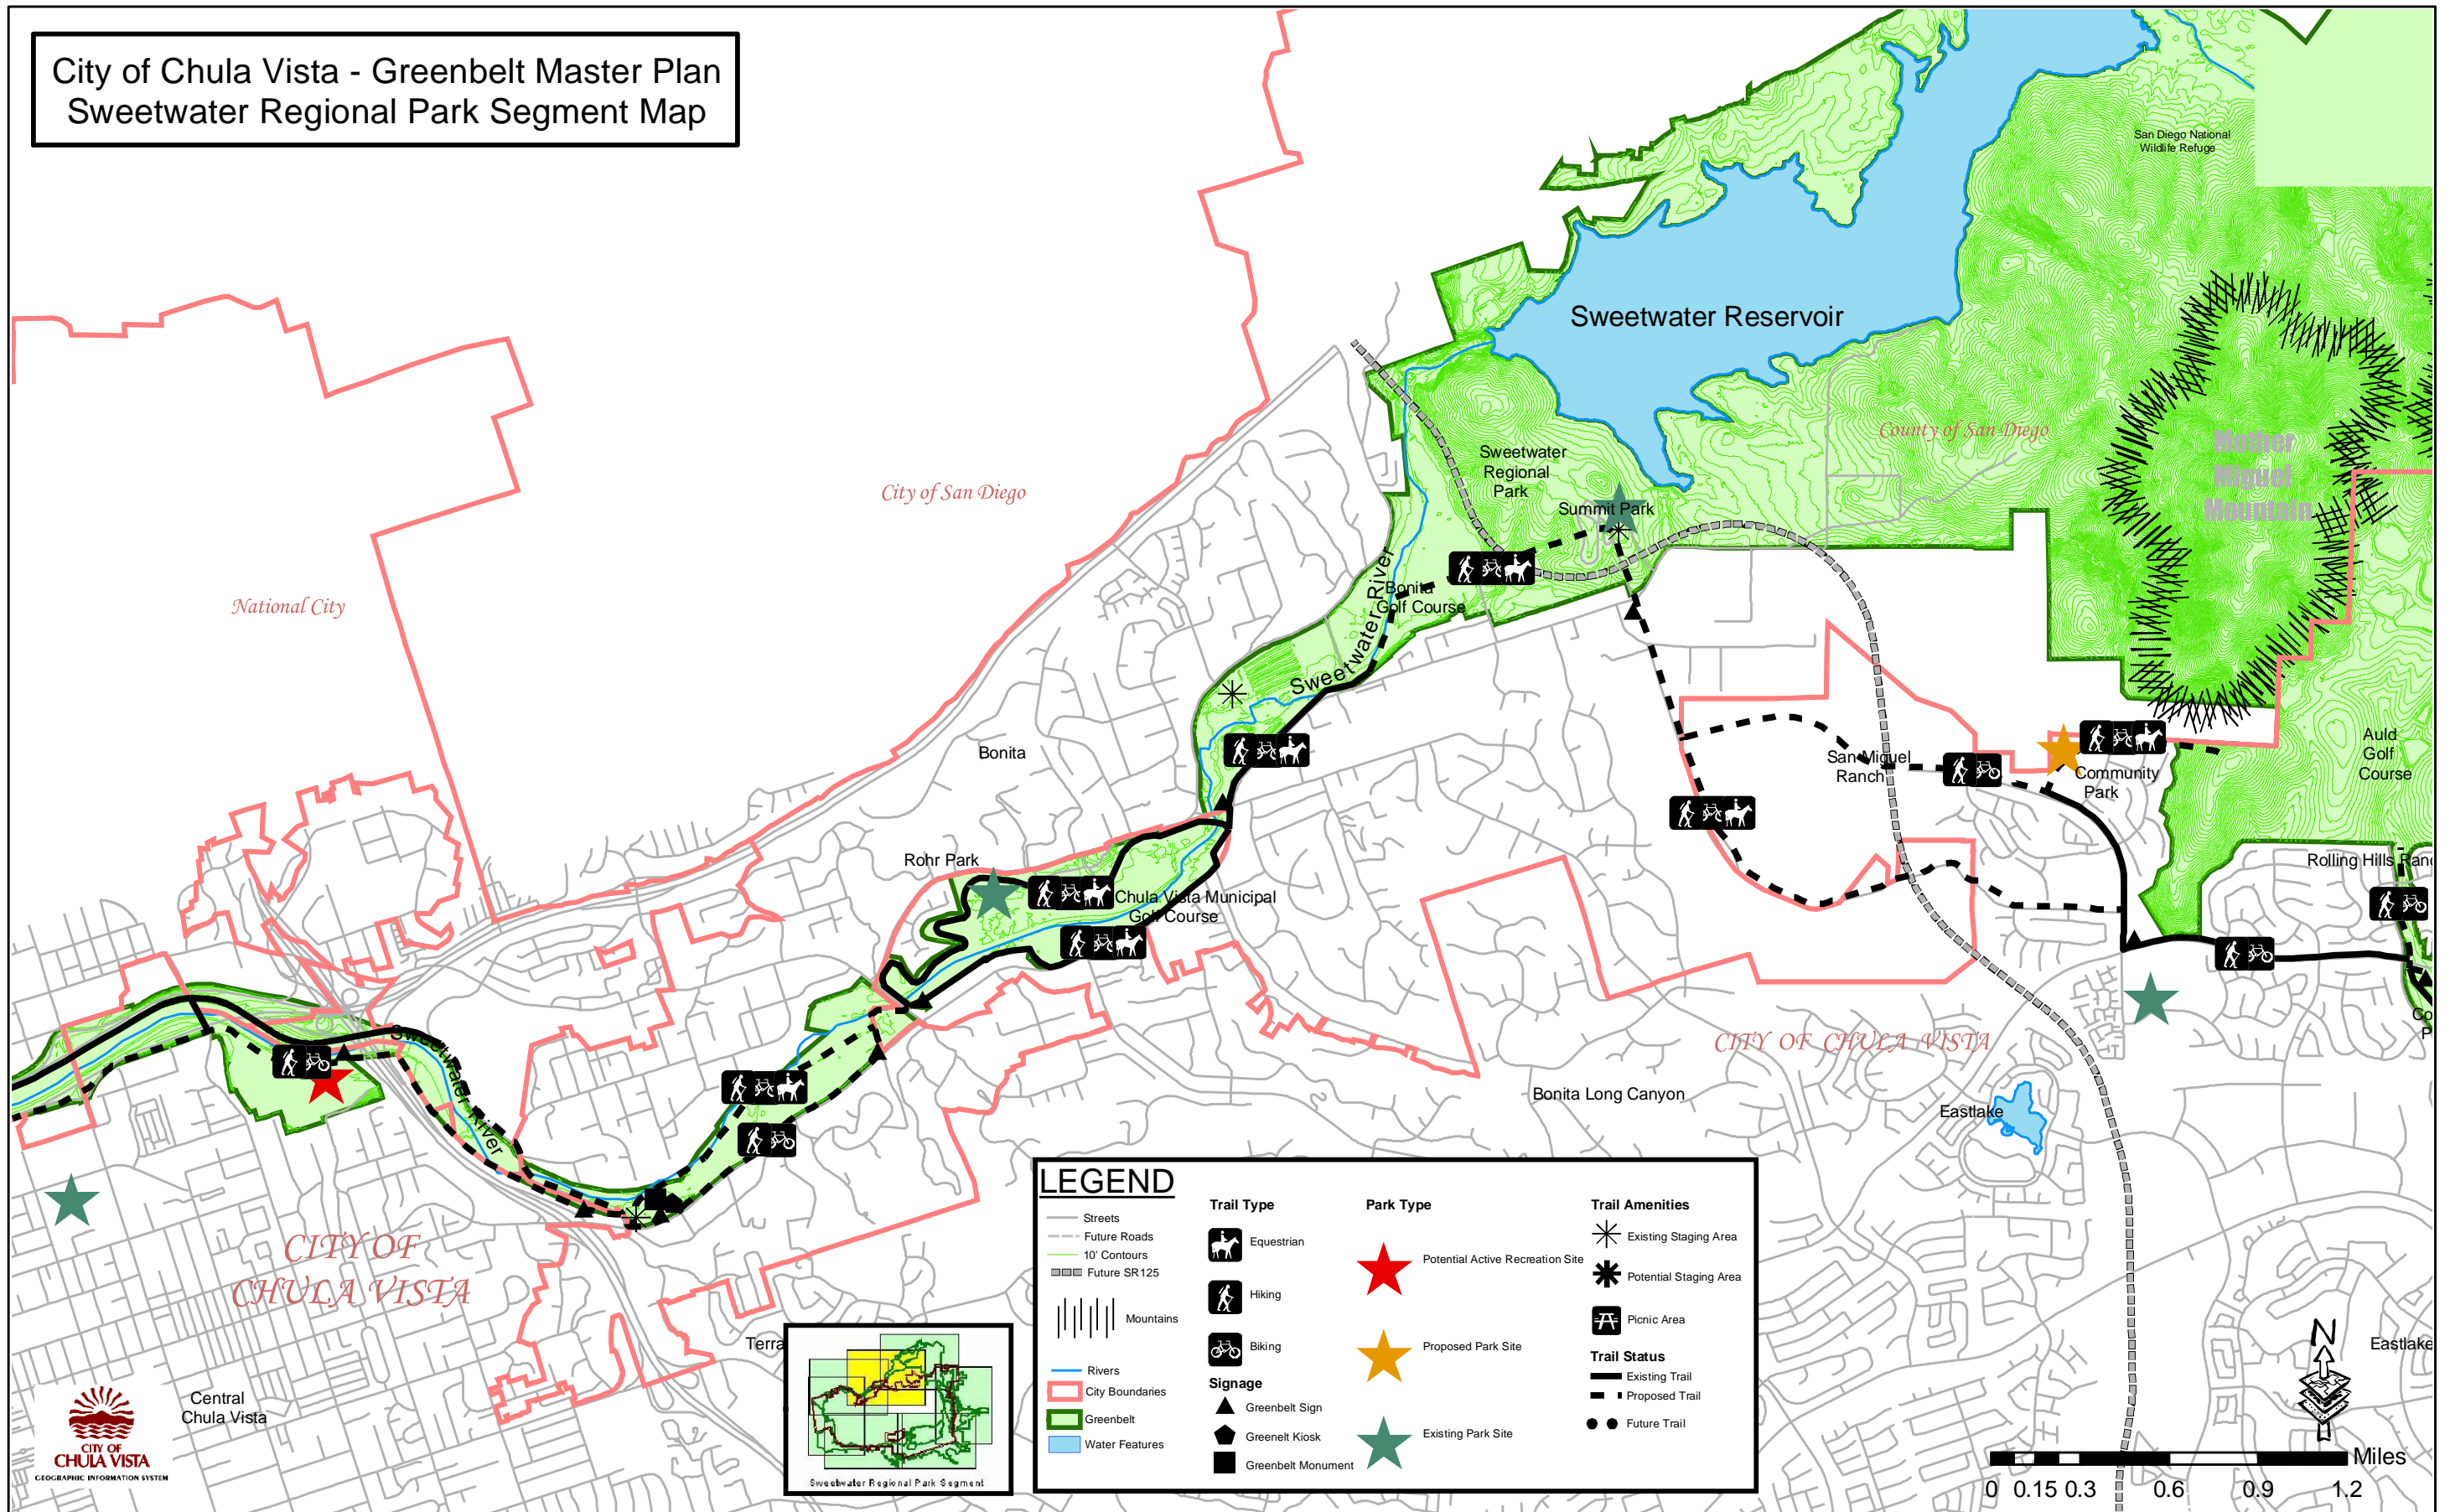

City of Chula Vista - Greenbelt Master Plan
Sweetwater Regional Park Segment Map

Sweetwater Regional Park (Figure 13)