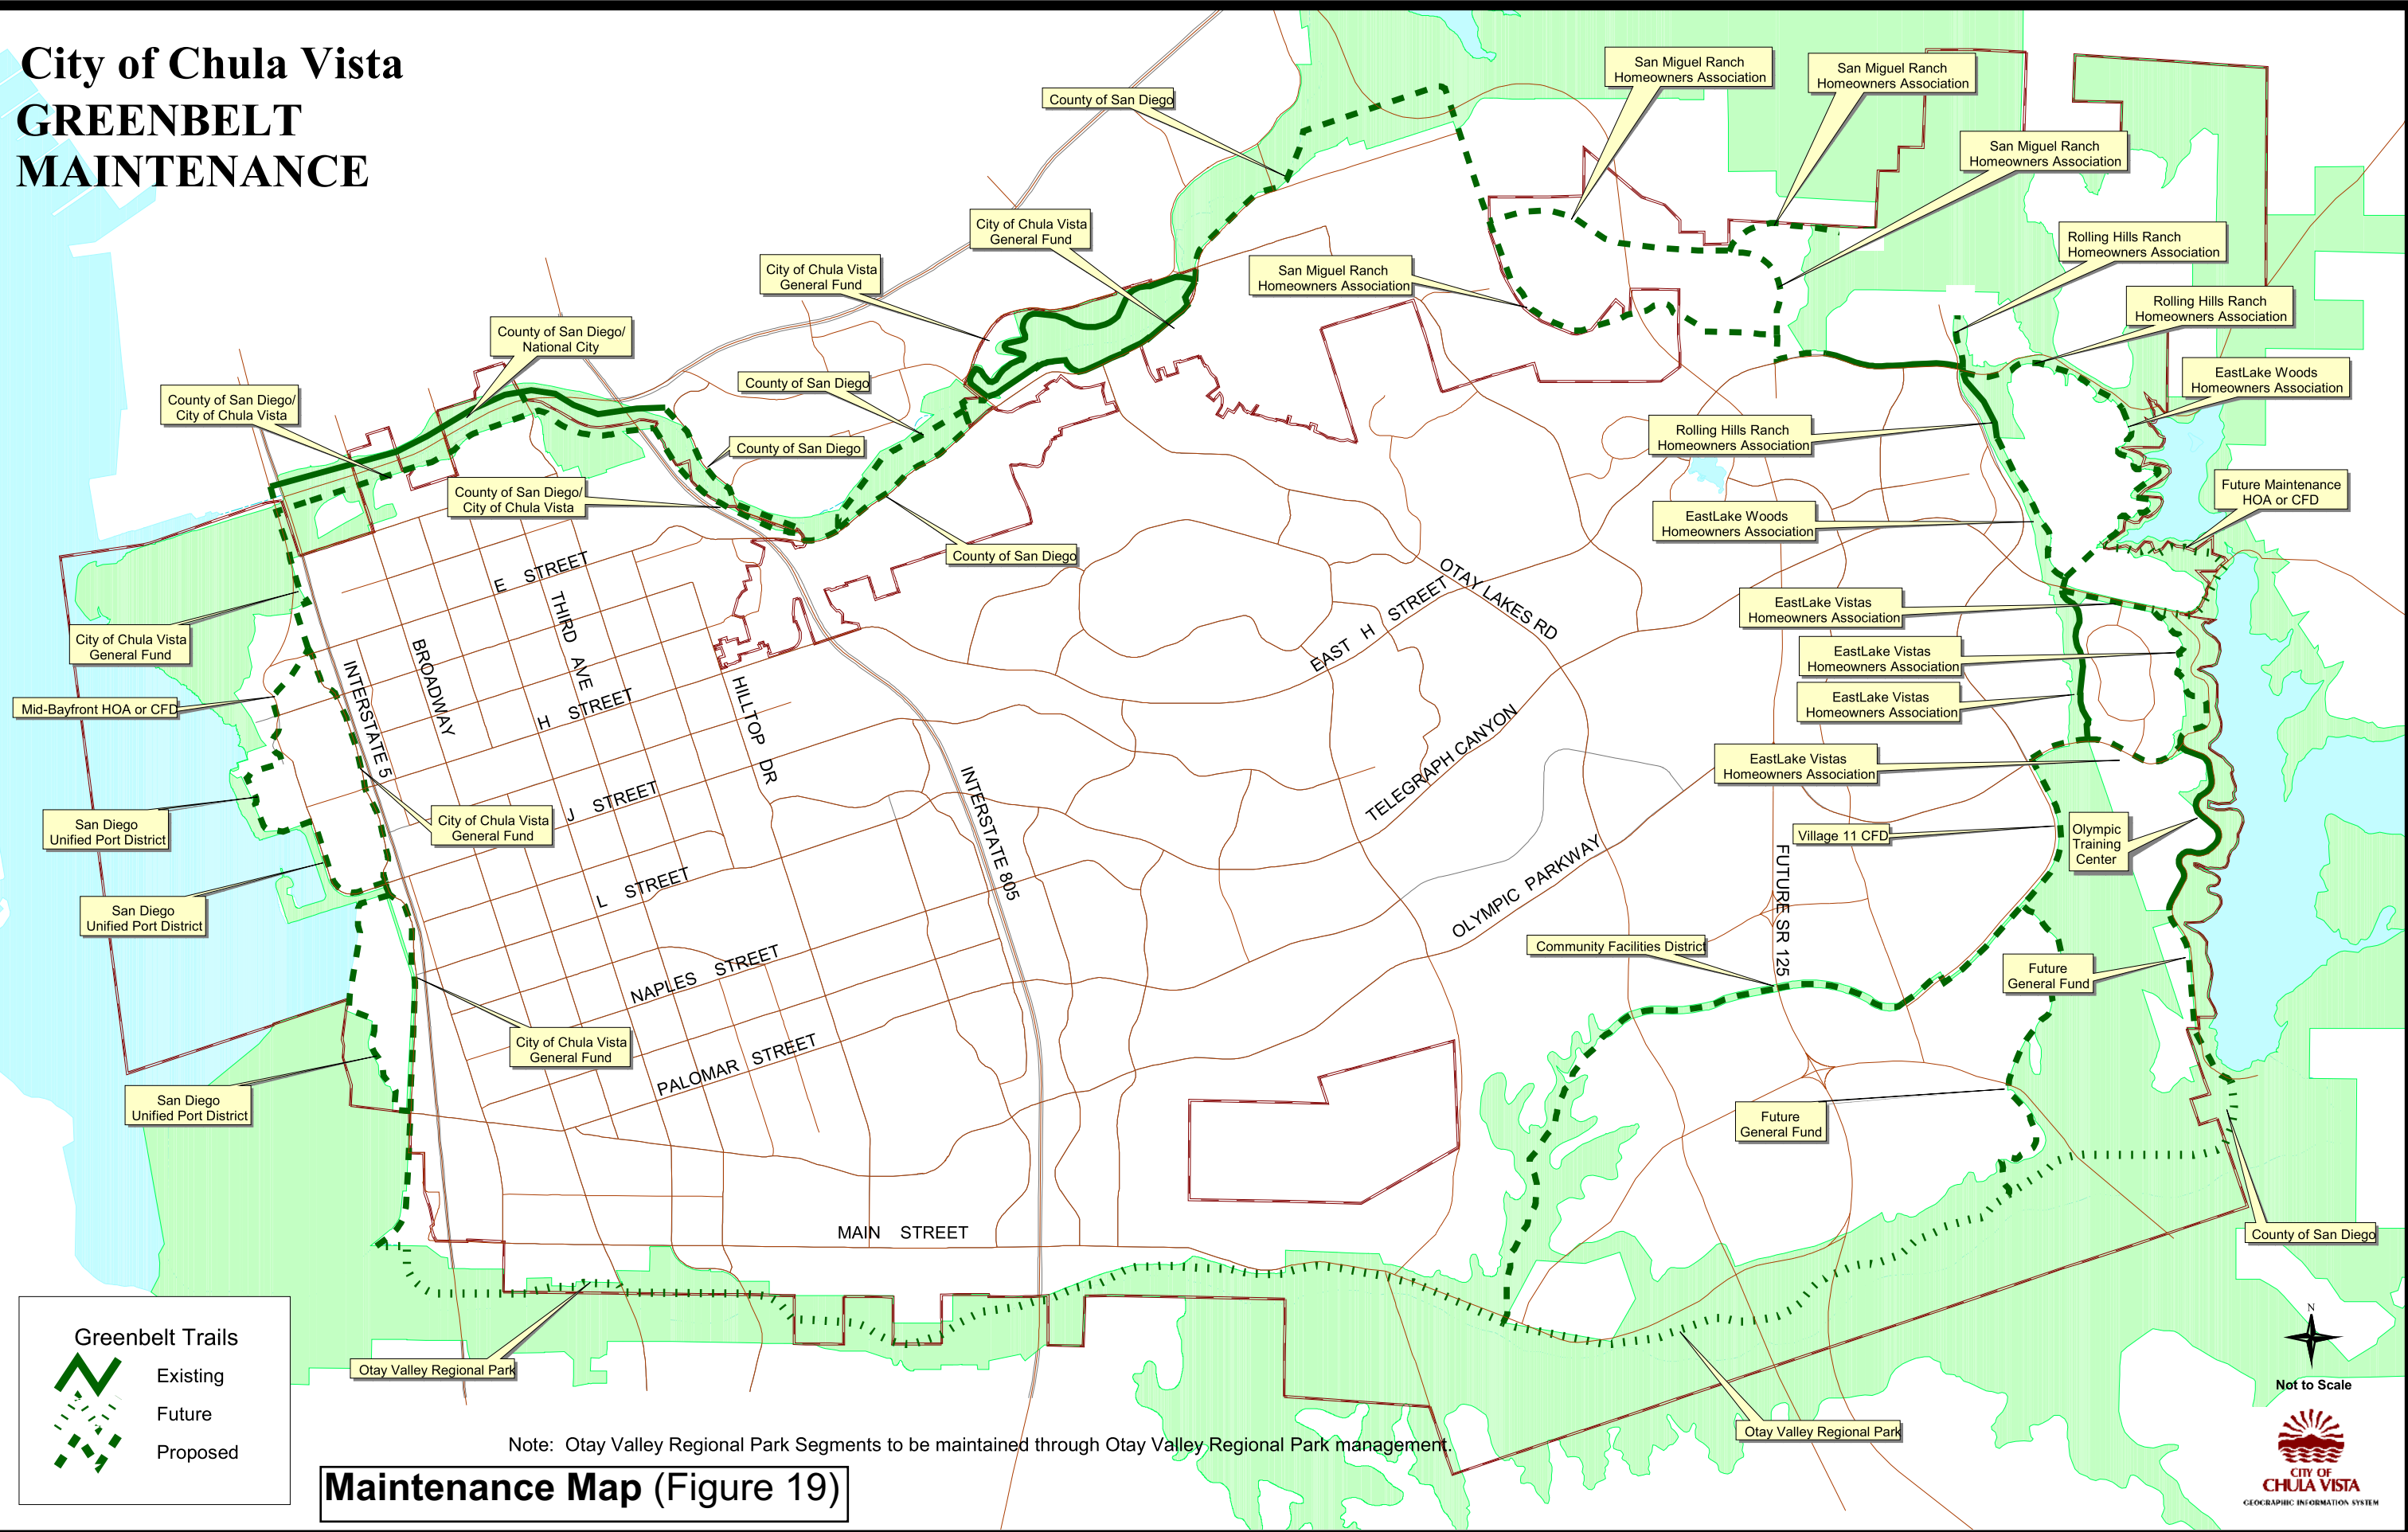

City of Chula Vista GREENBELT MAINTENANCE

Maintenance Map (Figure 19)

Note: Otay Valley Regional Park Segments to be maintained through Otay Valley Regional Park management.