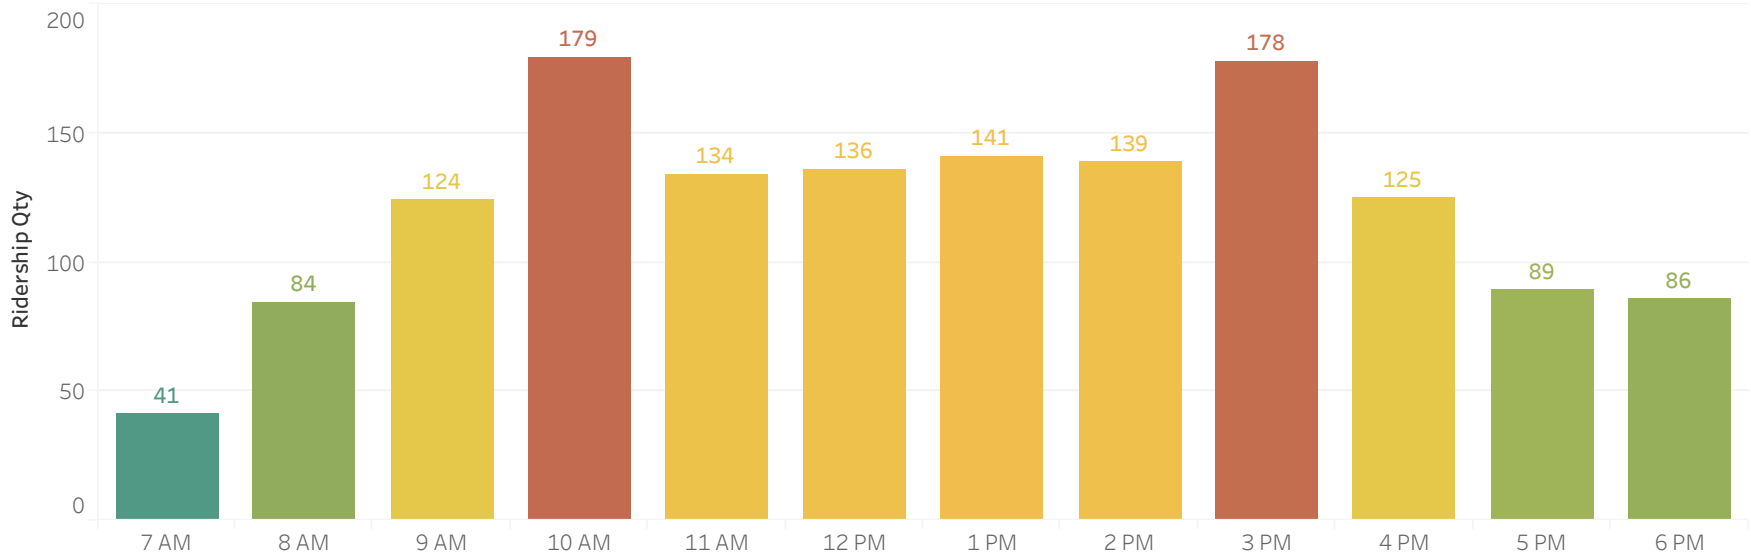

Hourly Ridership