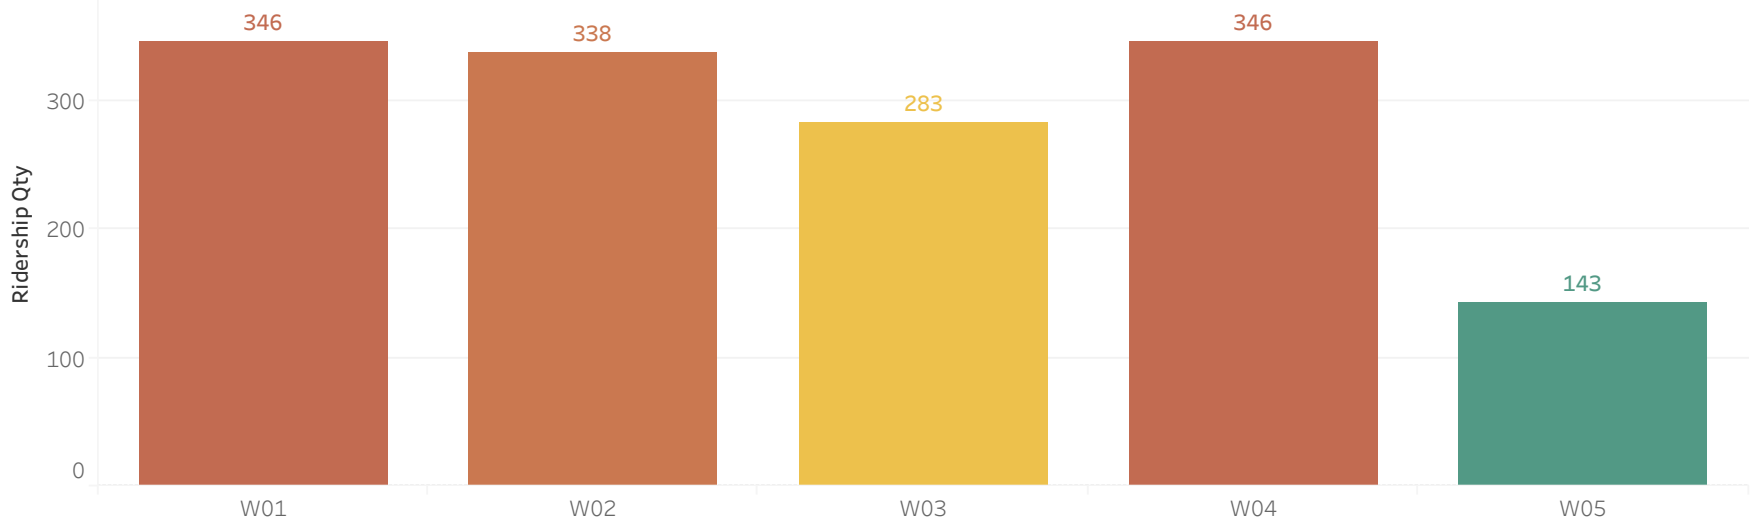

Daily Ridership

Weekly Ridership