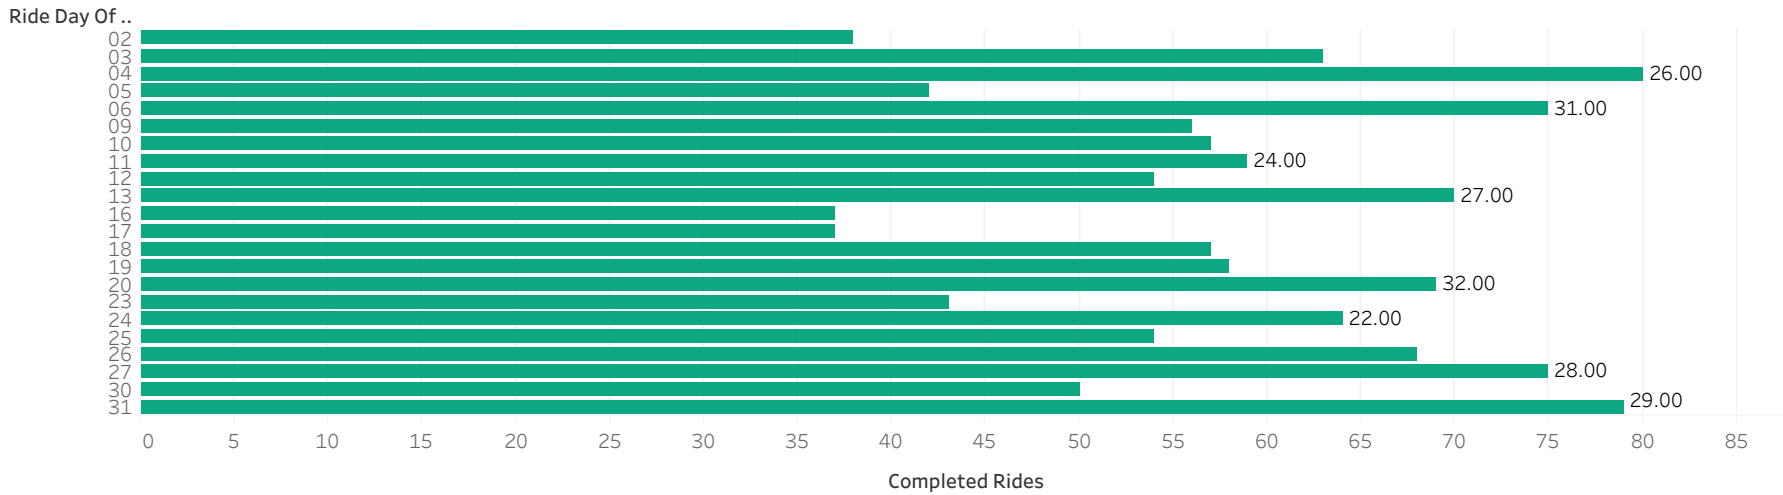

**1,285**

Rides in Chula Vista for the month of Jan

**1,456**

Riders in Chula Vista for the month of Jan

**07:05**

Average Wait Time in Jan

**4.961**

Average Driver Rating

**3.38%**

Pooled Rides on Average

Month over Month Rides v Riders

## Age Demographics

## 15.00 to 32.00 Avg Unique Riders a day in Chula Vista for the month of Jan