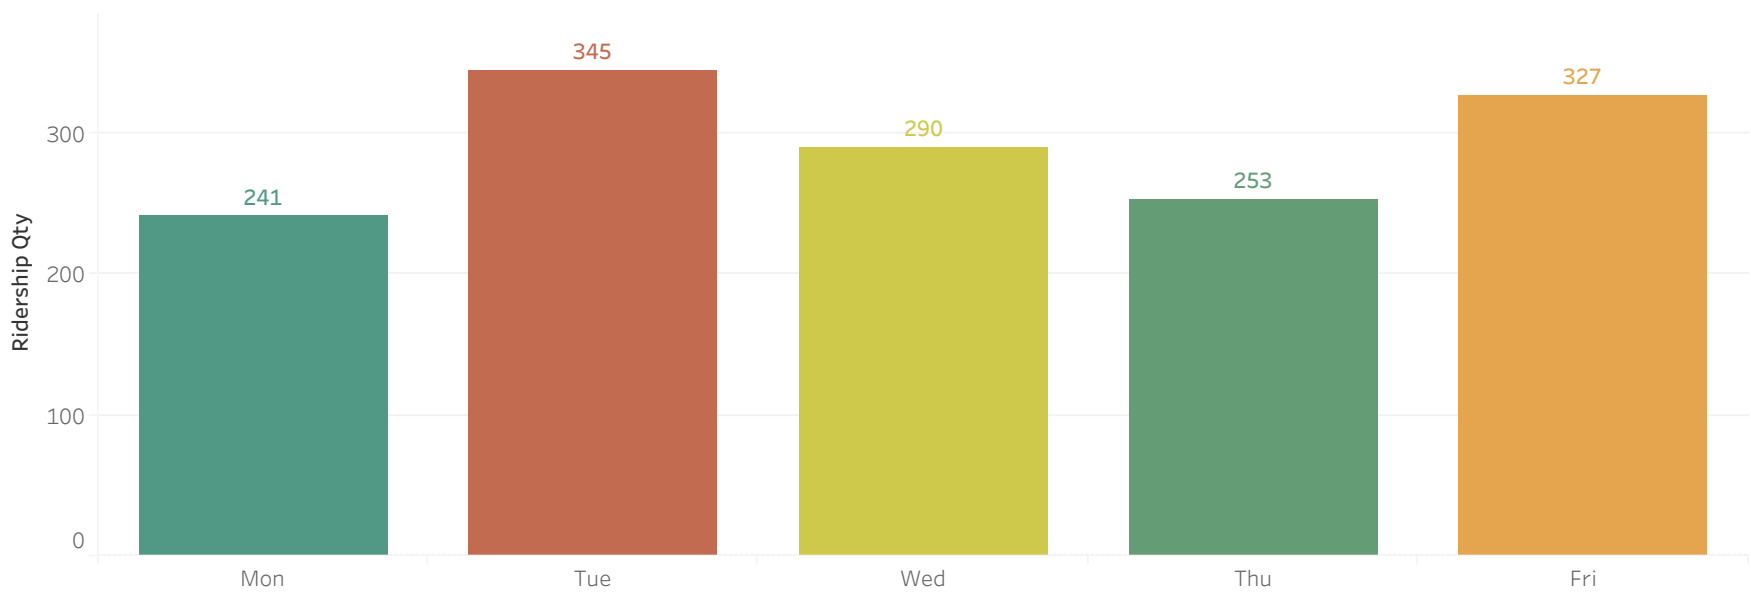

Pickup (Dots)

Pickup (Heat)

Day of the Week Ridership