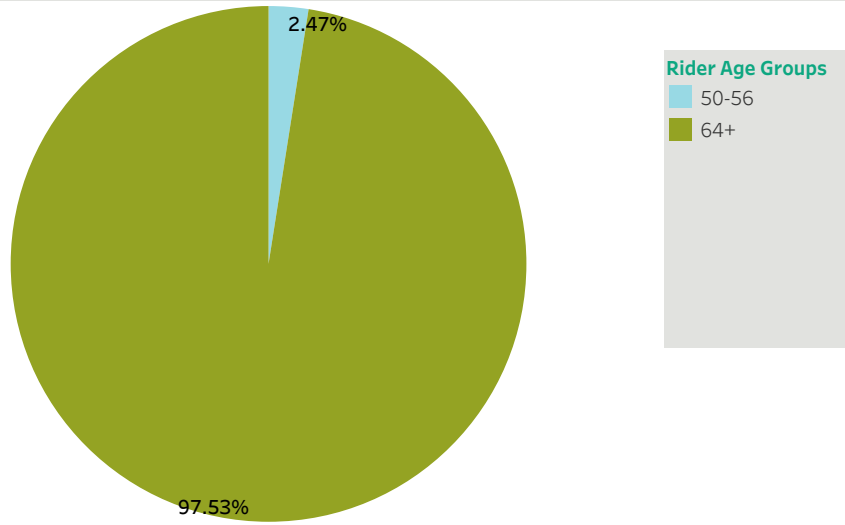

**3.38%**

Pooled Rides on Average

Month over Month Rides v Riders

## Age Demographics

## 15.00 to 32.00 Avg Unique Riders a day in Chula Vista for the month of Jan

### Weekly Ridership