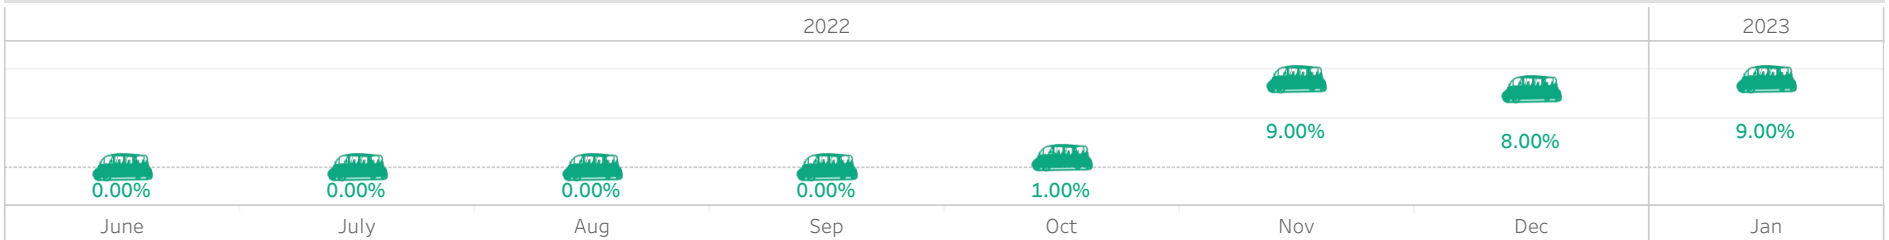

**1,285**

Rides in Chula Vista for the month of Jan

**1,456**

Riders in Chula Vista for the month of Jan

**07:05**

Average Wait Time in Jan

**4.961**

Average Driver Rating

**3.38%**

Pooled Rides on Average

Month over Month Rides v Riders