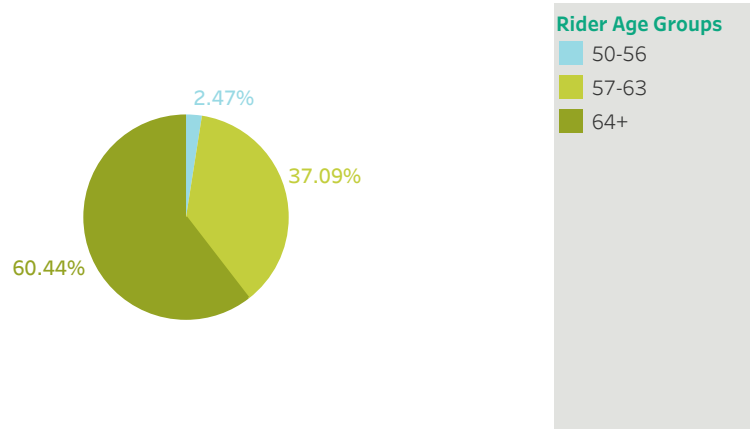

**1,285**  
Rides in Chula Vista

**1,456**  
Riders in Chula Vista

**7:04**  
Average Wait Time

**4.958**  
Average Driver Rating

**9.73%**  
Pooled Rides on Average

**Rides & Pax**  
Month over Month

### Age Demographics

### 15 to 32 Avg Unique Riders a day in Chula Vista for the month/s of None

Hourly Ridership

Weekly Ridership

Daily Ridership

Day of the Week Ridership

Pickup (Dots)

Pickup (Heat)

Drop Off (Dots)