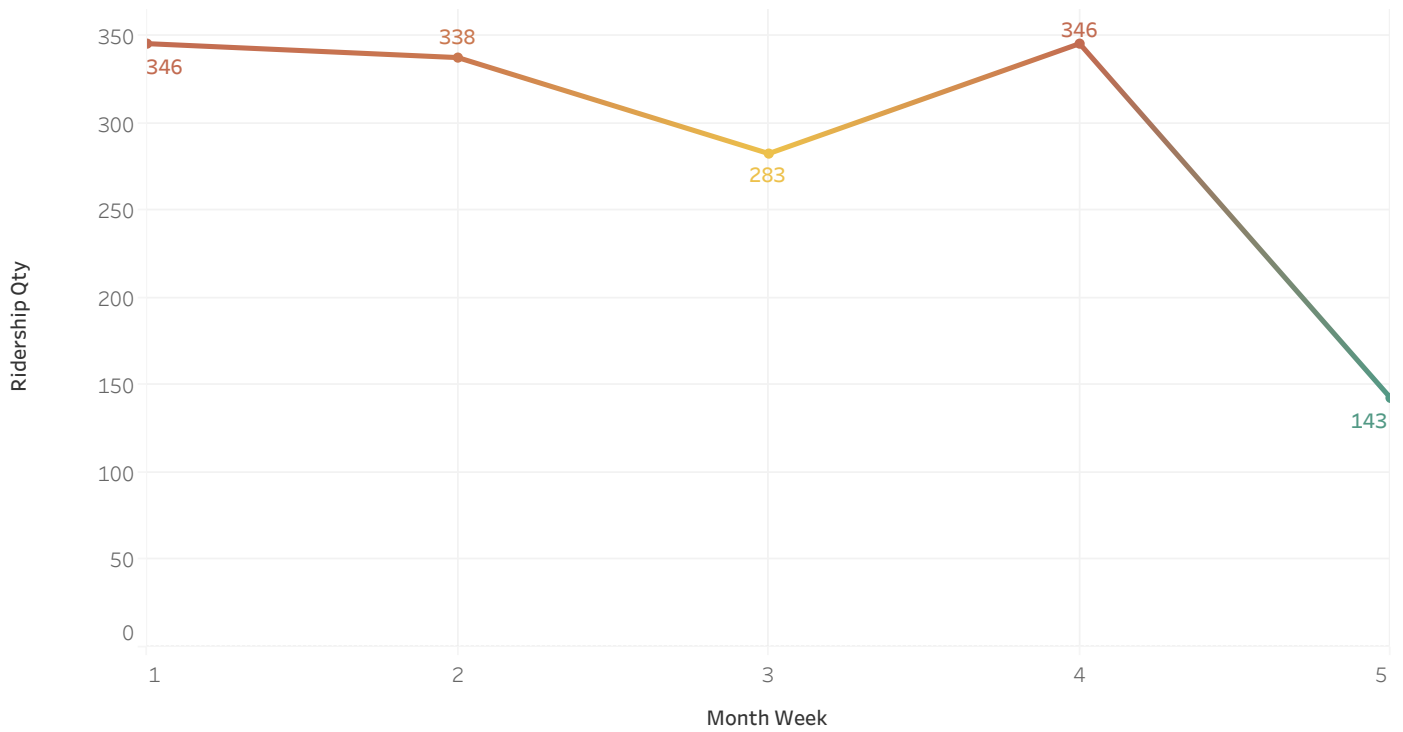

**1,285**  
Rides in Chula Vista

**1,456**  
Riders in Chula Vista

**7:04**  
Average Wait Time

**4.958**  
Average Driver Rating

**9.73%**  
Pooled Rides on Average

**Rides & Pax**  
Month over Month

### Age Demographics

### 15 to 32 Avg Unique Riders a day in Chula Vista for the month/s of None

Hourly Ridership

Weekly Ridership

Daily Ridership

Day of the Week Ridership

Pickup (Dots)

Pickup (Heat)

Drop Off (Dots)