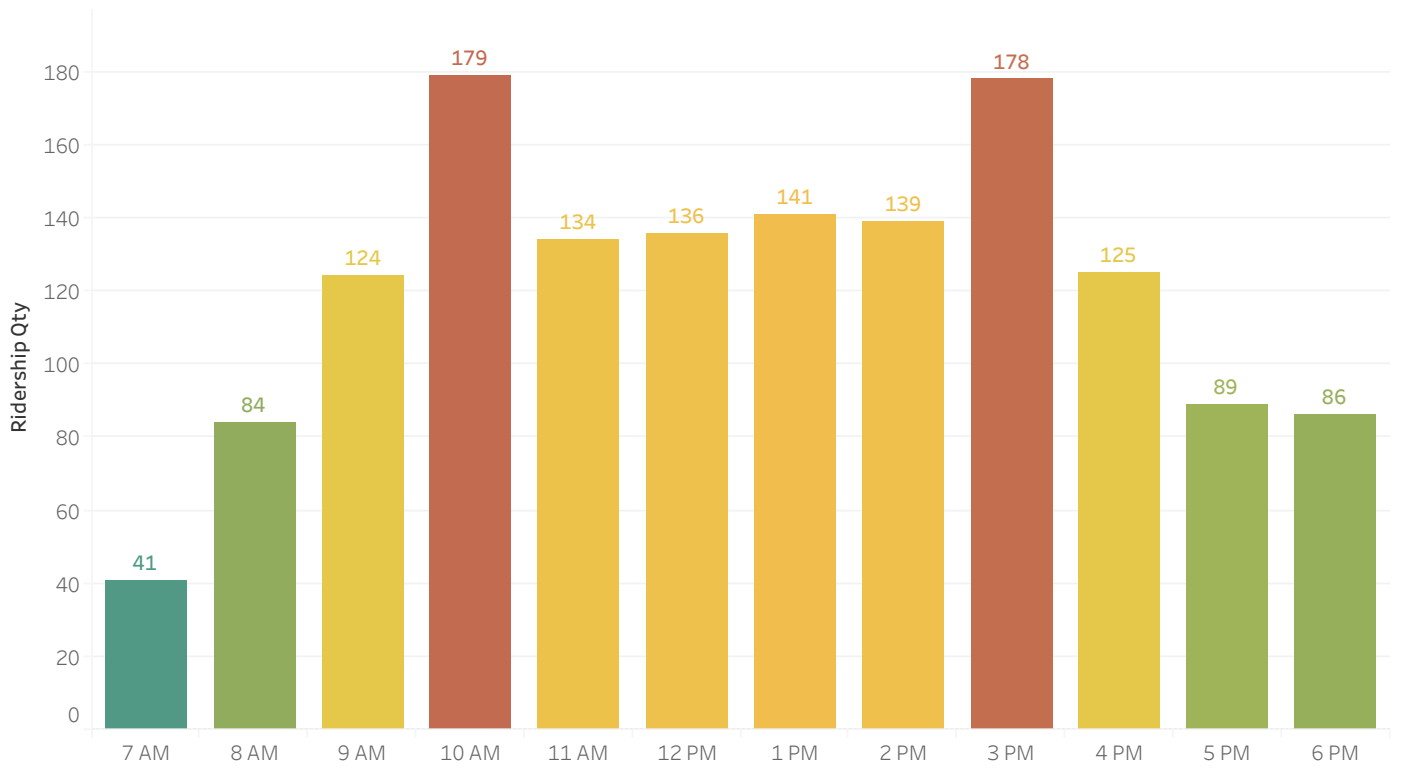

**1,285**  
Rides in Chula Vista

**1,456**  
Riders in Chula Vista

**7:04**  
Average Wait Time

**4.958**  
Average Driver Rating

**9.73%**  
Pooled Rides on Average

**Rides & Pax**  
Month over Month

### Age Demographics

### 15 to 32 Avg Unique Riders a day in Chula Vista for the month/s of None

Hourly Ridership

Weekly Ridership

Daily Ridership

Day of the Week Ridership

Pickup (Dots)

Pickup (Heat)

Drop Off (Dots)