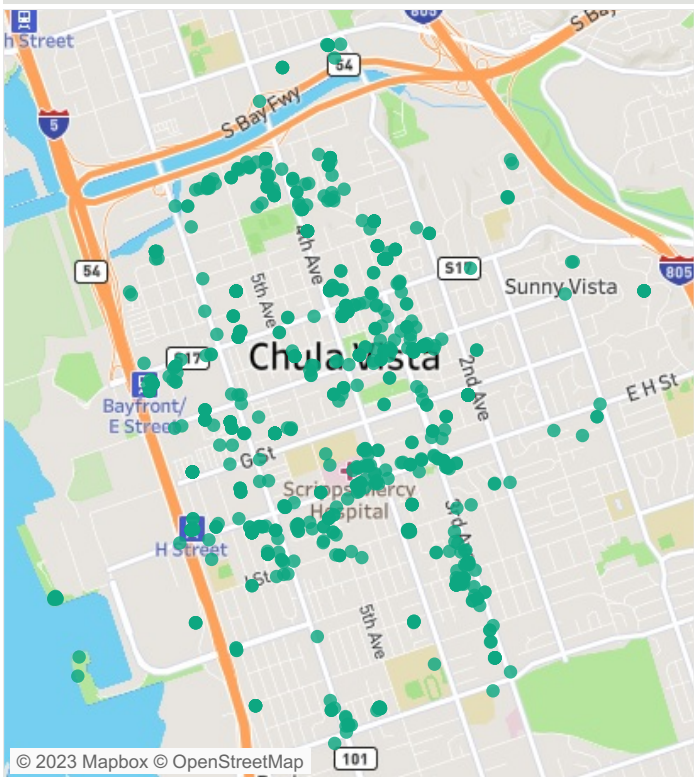

### Age Demographics

### 15 to 32 Avg Unique Riders a day in Chula Vista for the month/s of None

Hourly Ridership

Weekly Ridership

Daily Ridership

Day of the Week Ridership

Pickup (Dots)

Pickup (Heat)

Drop Off (Dots)

Drop Off (Heat)

© 2023 Mapbox © OpenStreetMap

© 2023 Mapbox © OpenStreetMap

© 2023 Mapbox © OpenStreetMap

© 2023 Mapbox © OpenStreetMap