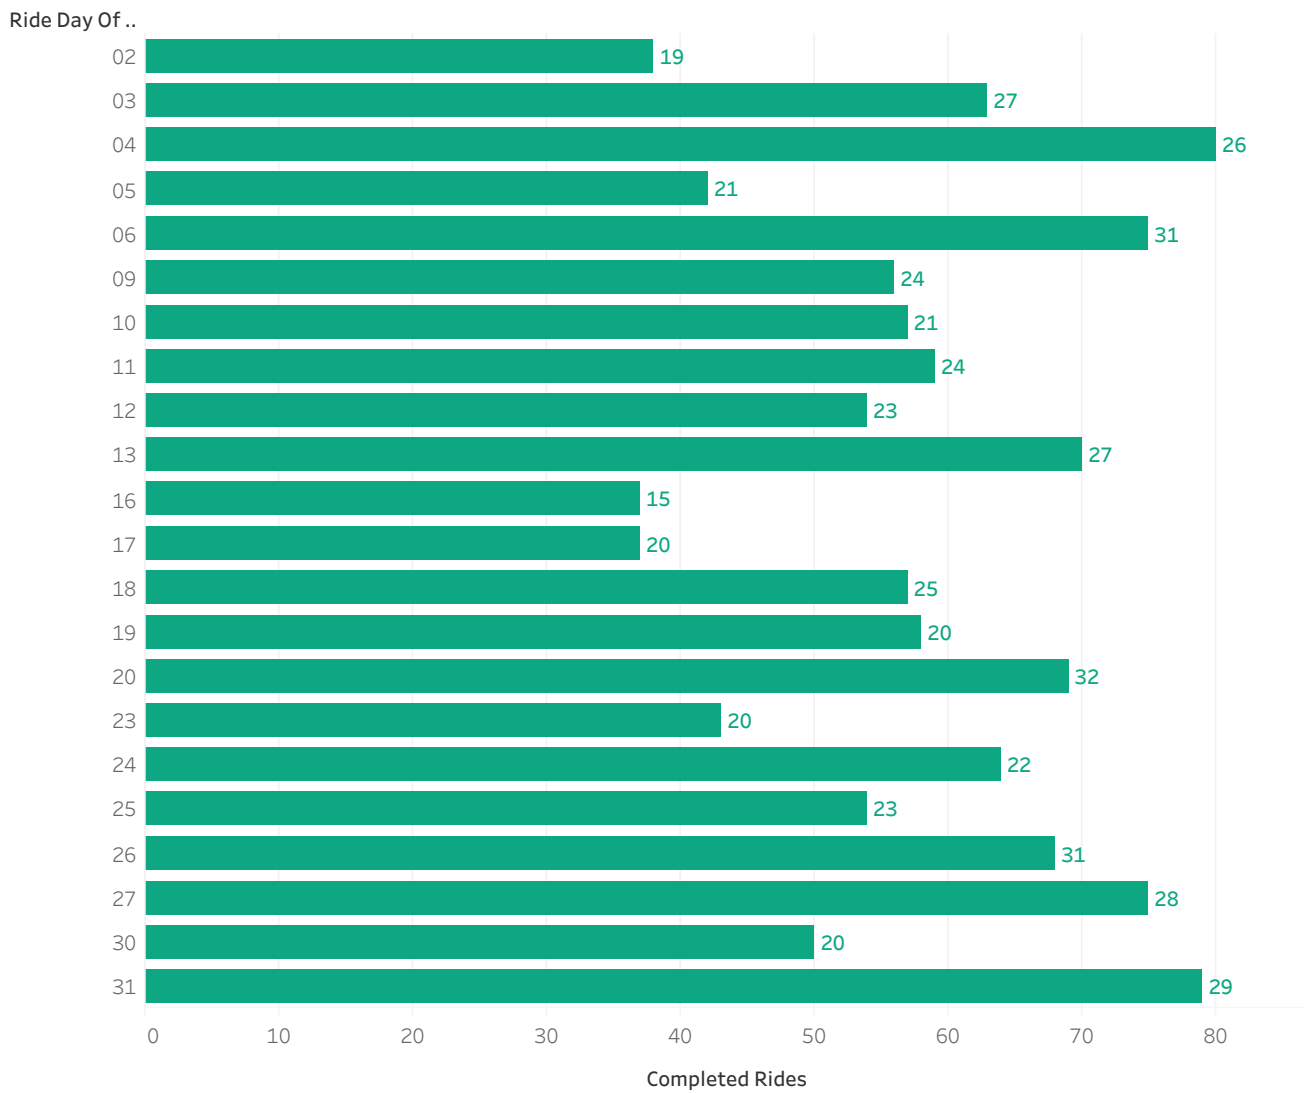

**1,285**  
Rides in Chula Vista

**1,456**  
Riders in Chula Vista

**7:04**  
Average Wait Time

**4.958**  
Average Driver Rating

**9.73%**  
Pooled Rides on Average

**Rides & Pax**  
Month over Month

### Age Demographics

### 15 to 32 Avg Unique Riders a day in Chula Vista for the month/s of None

Hourly Ridership

Weekly Ridership

Daily Ridership

Day of the Week Ridership

Pickup (Dots)

Pickup (Heat)

Drop Off (Dots)