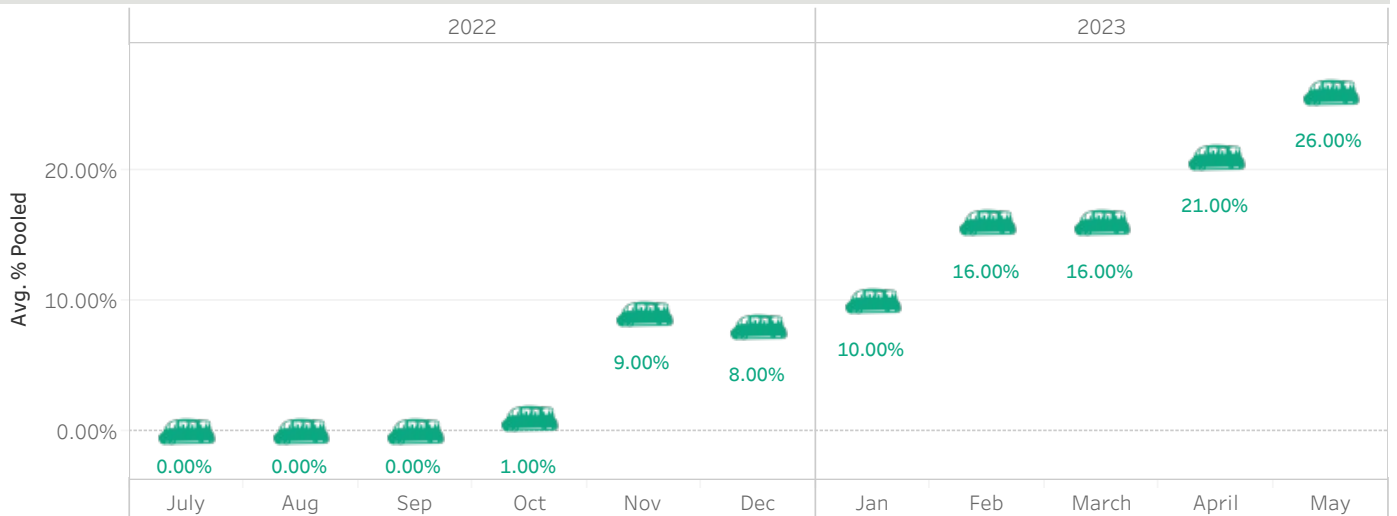

**1,285**  
Rides in Chula Vista

**1,456**  
Riders in Chula Vista

**7:04**  
Average Wait Time

**4.958**  
Average Driver Rating

**9.73%**  
Pooled Rides on Average

**Rides & Pax**  
Month over Month

### Age Demographics

### 15 to 32 Avg Unique Riders a day in Chula Vista for the month/s of None

Hourly Ridership

Weekly Ridership

Daily Ridership

Day of the Week Ridership

Pickup (Dots)

Pickup (Heat)

Drop Off (Dots)