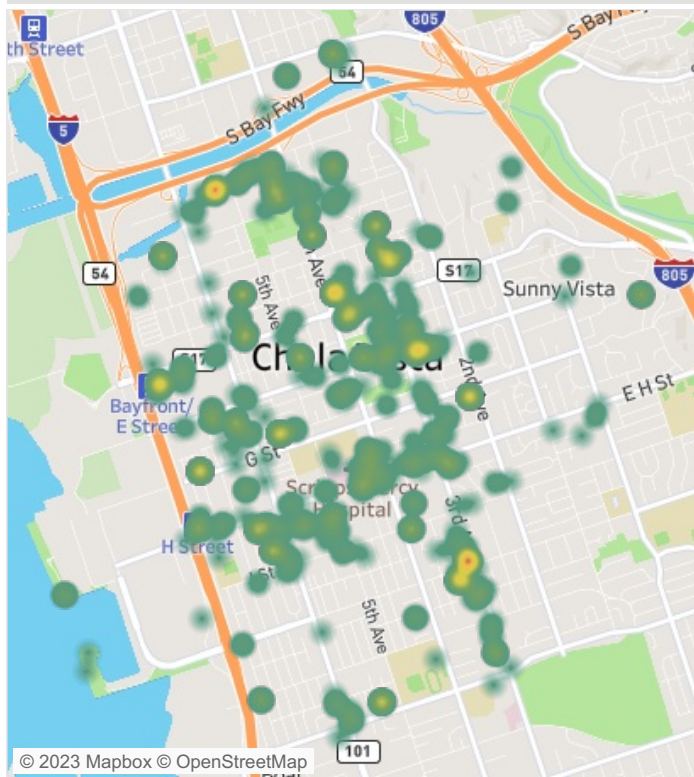

### Age Demographics

### 15 to 32 Avg Unique Riders a day in Chula Vista for the month/s of None

Hourly Ridership

Weekly Ridership

Daily Ridership

Day of the Week Ridership

Pickup (Dots)

Pickup (Heat)

Drop Off (Dots)

Drop Off (Heat)

© 2023 Mapbox © OpenStreetMap

© 2023 Mapbox © OpenStreetMap

© 2023 Mapbox © OpenStreetMap

© 2023 Mapbox © OpenStreetMap