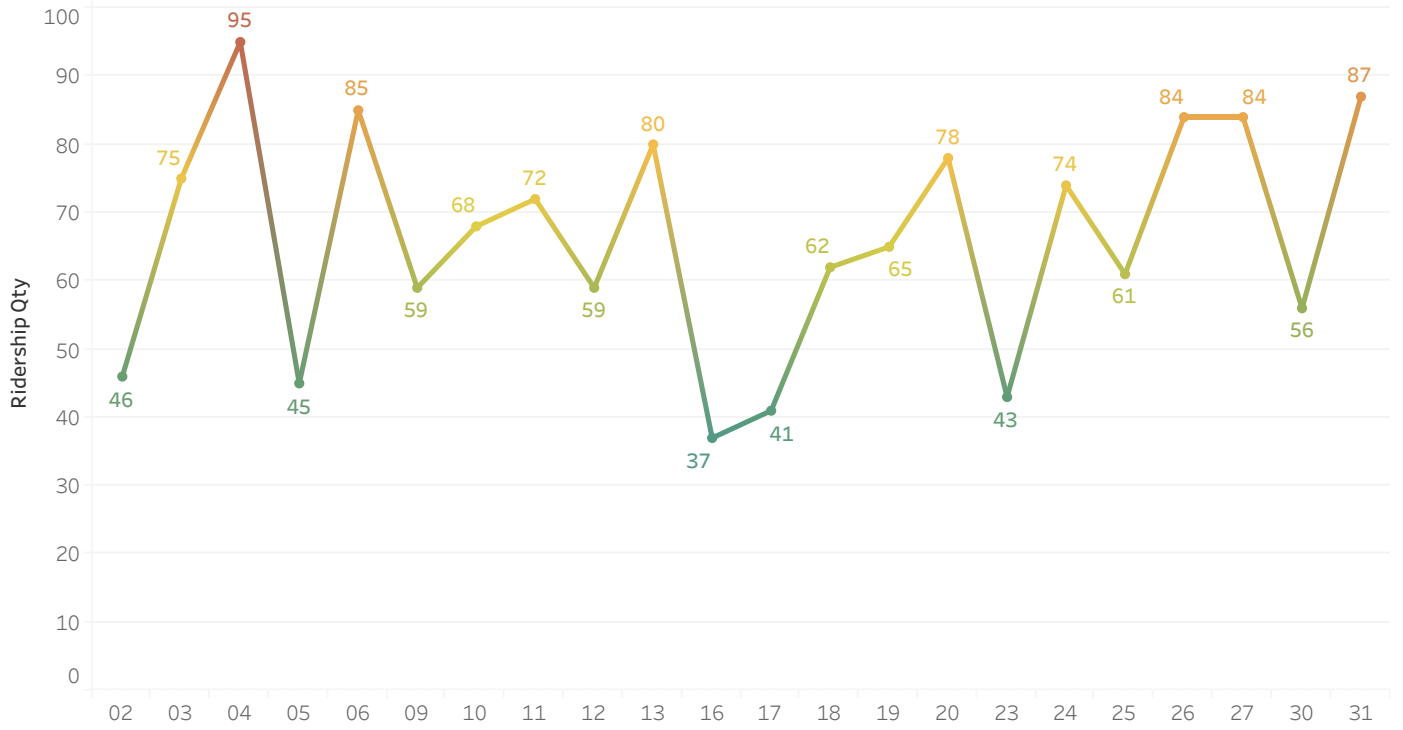

### Age Demographics

### 15 to 32 Avg Unique Riders a day in Chula Vista for the month/s of None

Hourly Ridership

Weekly Ridership

Daily Ridership

Day of the Week Ridership

Pickup (Dots)

Pickup (Heat)

Drop Off (Dots)