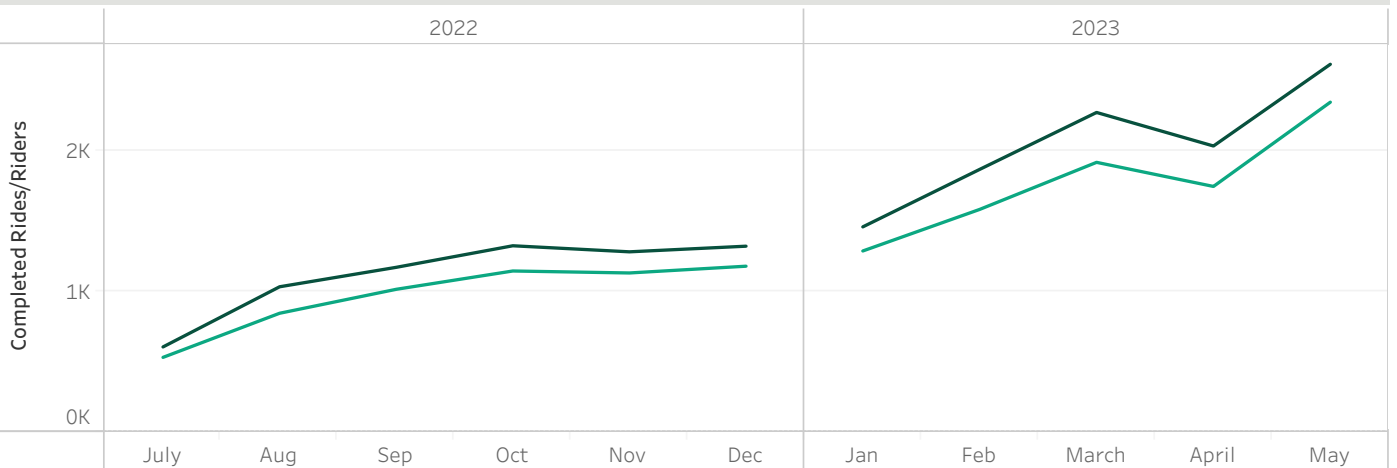

**1,285**  
Rides in Chula Vista

**1,456**  
Riders in Chula Vista

**7:04**  
Average Wait Time

**4.958**  
Average Driver Rating

**9.73%**  
Pooled Rides on Average

**Rides & Pax**  
Month over Month

### Age Demographics

### 15 to 32 Avg Unique Riders a day in Chula Vista for the month/s of None

Hourly Ridership

Weekly Ridership

Daily Ridership

Day of the Week Ridership

Pickup (Dots)

Pickup (Heat)

Drop Off (Dots)