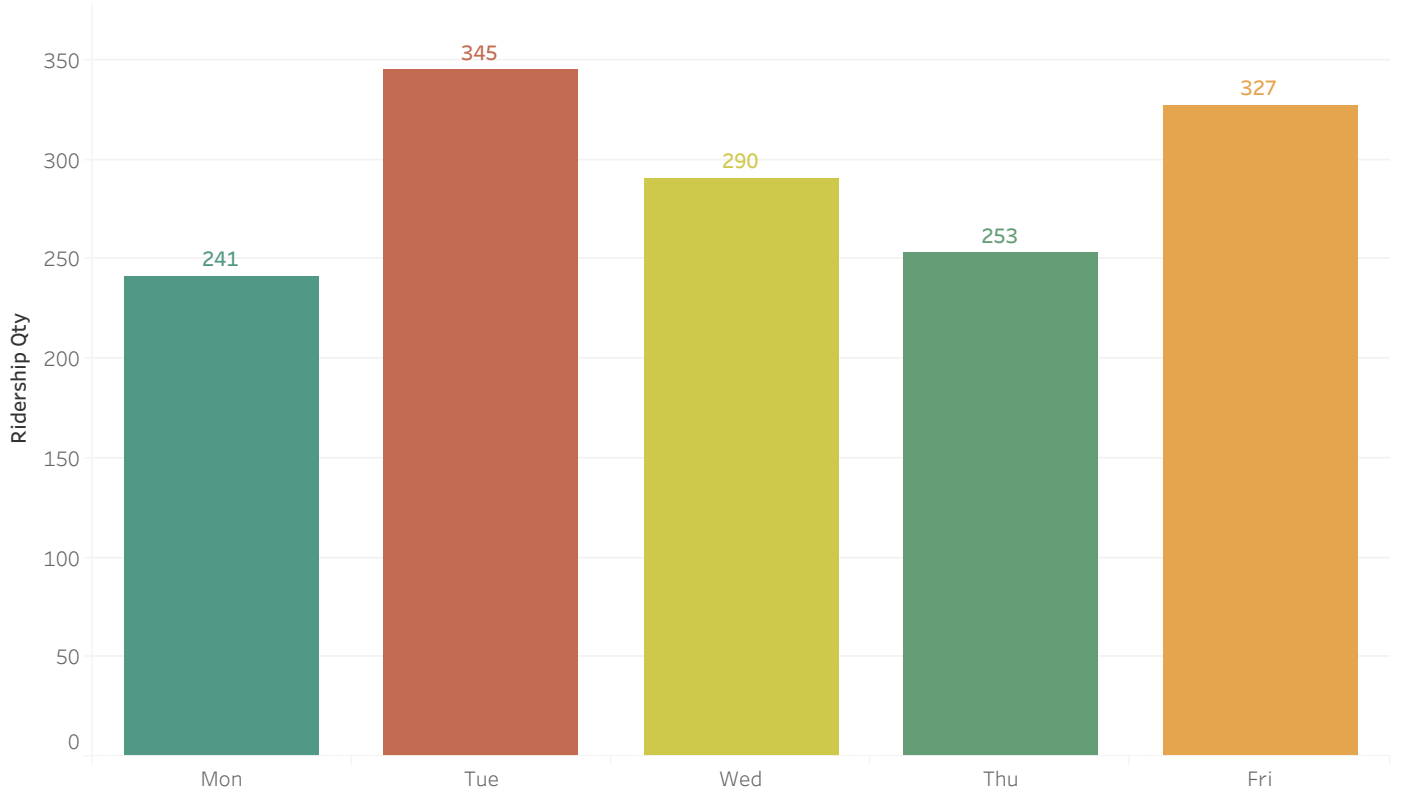

### Age Demographics

### 15 to 32 Avg Unique Riders a day in Chula Vista for the month/s of None

Hourly Ridership

Weekly Ridership

Daily Ridership

Day of the Week Ridership

Pickup (Dots)

Pickup (Heat)

Drop Off (Dots)

Drop Off (Heat)

© 2023 Mapbox © OpenStreetMap

© 2023 Mapbox © OpenStreetMap

© 2023 Mapbox © OpenStreetMap

© 2023 Mapbox © OpenStreetMap