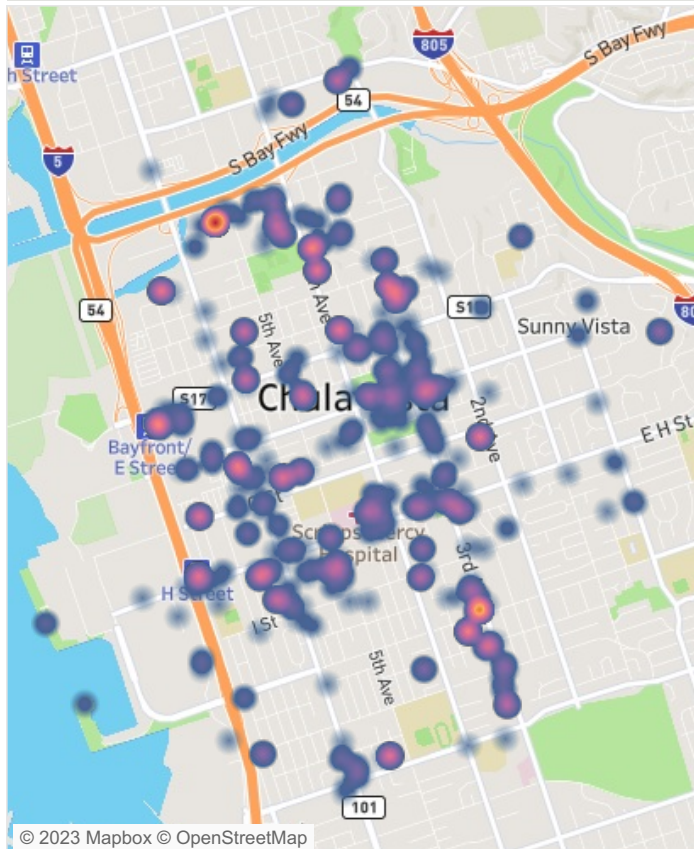

### Age Demographics

### 15 to 32 Avg Unique Riders a day in Chula Vista for the month/s of None

Hourly Ridership

Weekly Ridership

Daily Ridership

Day of the Week Ridership

Pickup (Dots)

Pickup (Heat)

Drop Off (Dots)

Drop Off (Heat)

© 2023 Mapbox © OpenStreetMap

© 2023 Mapbox © OpenStreetMap

© 2023 Mapbox © OpenStreetMap

© 2023 Mapbox © OpenStreetMap