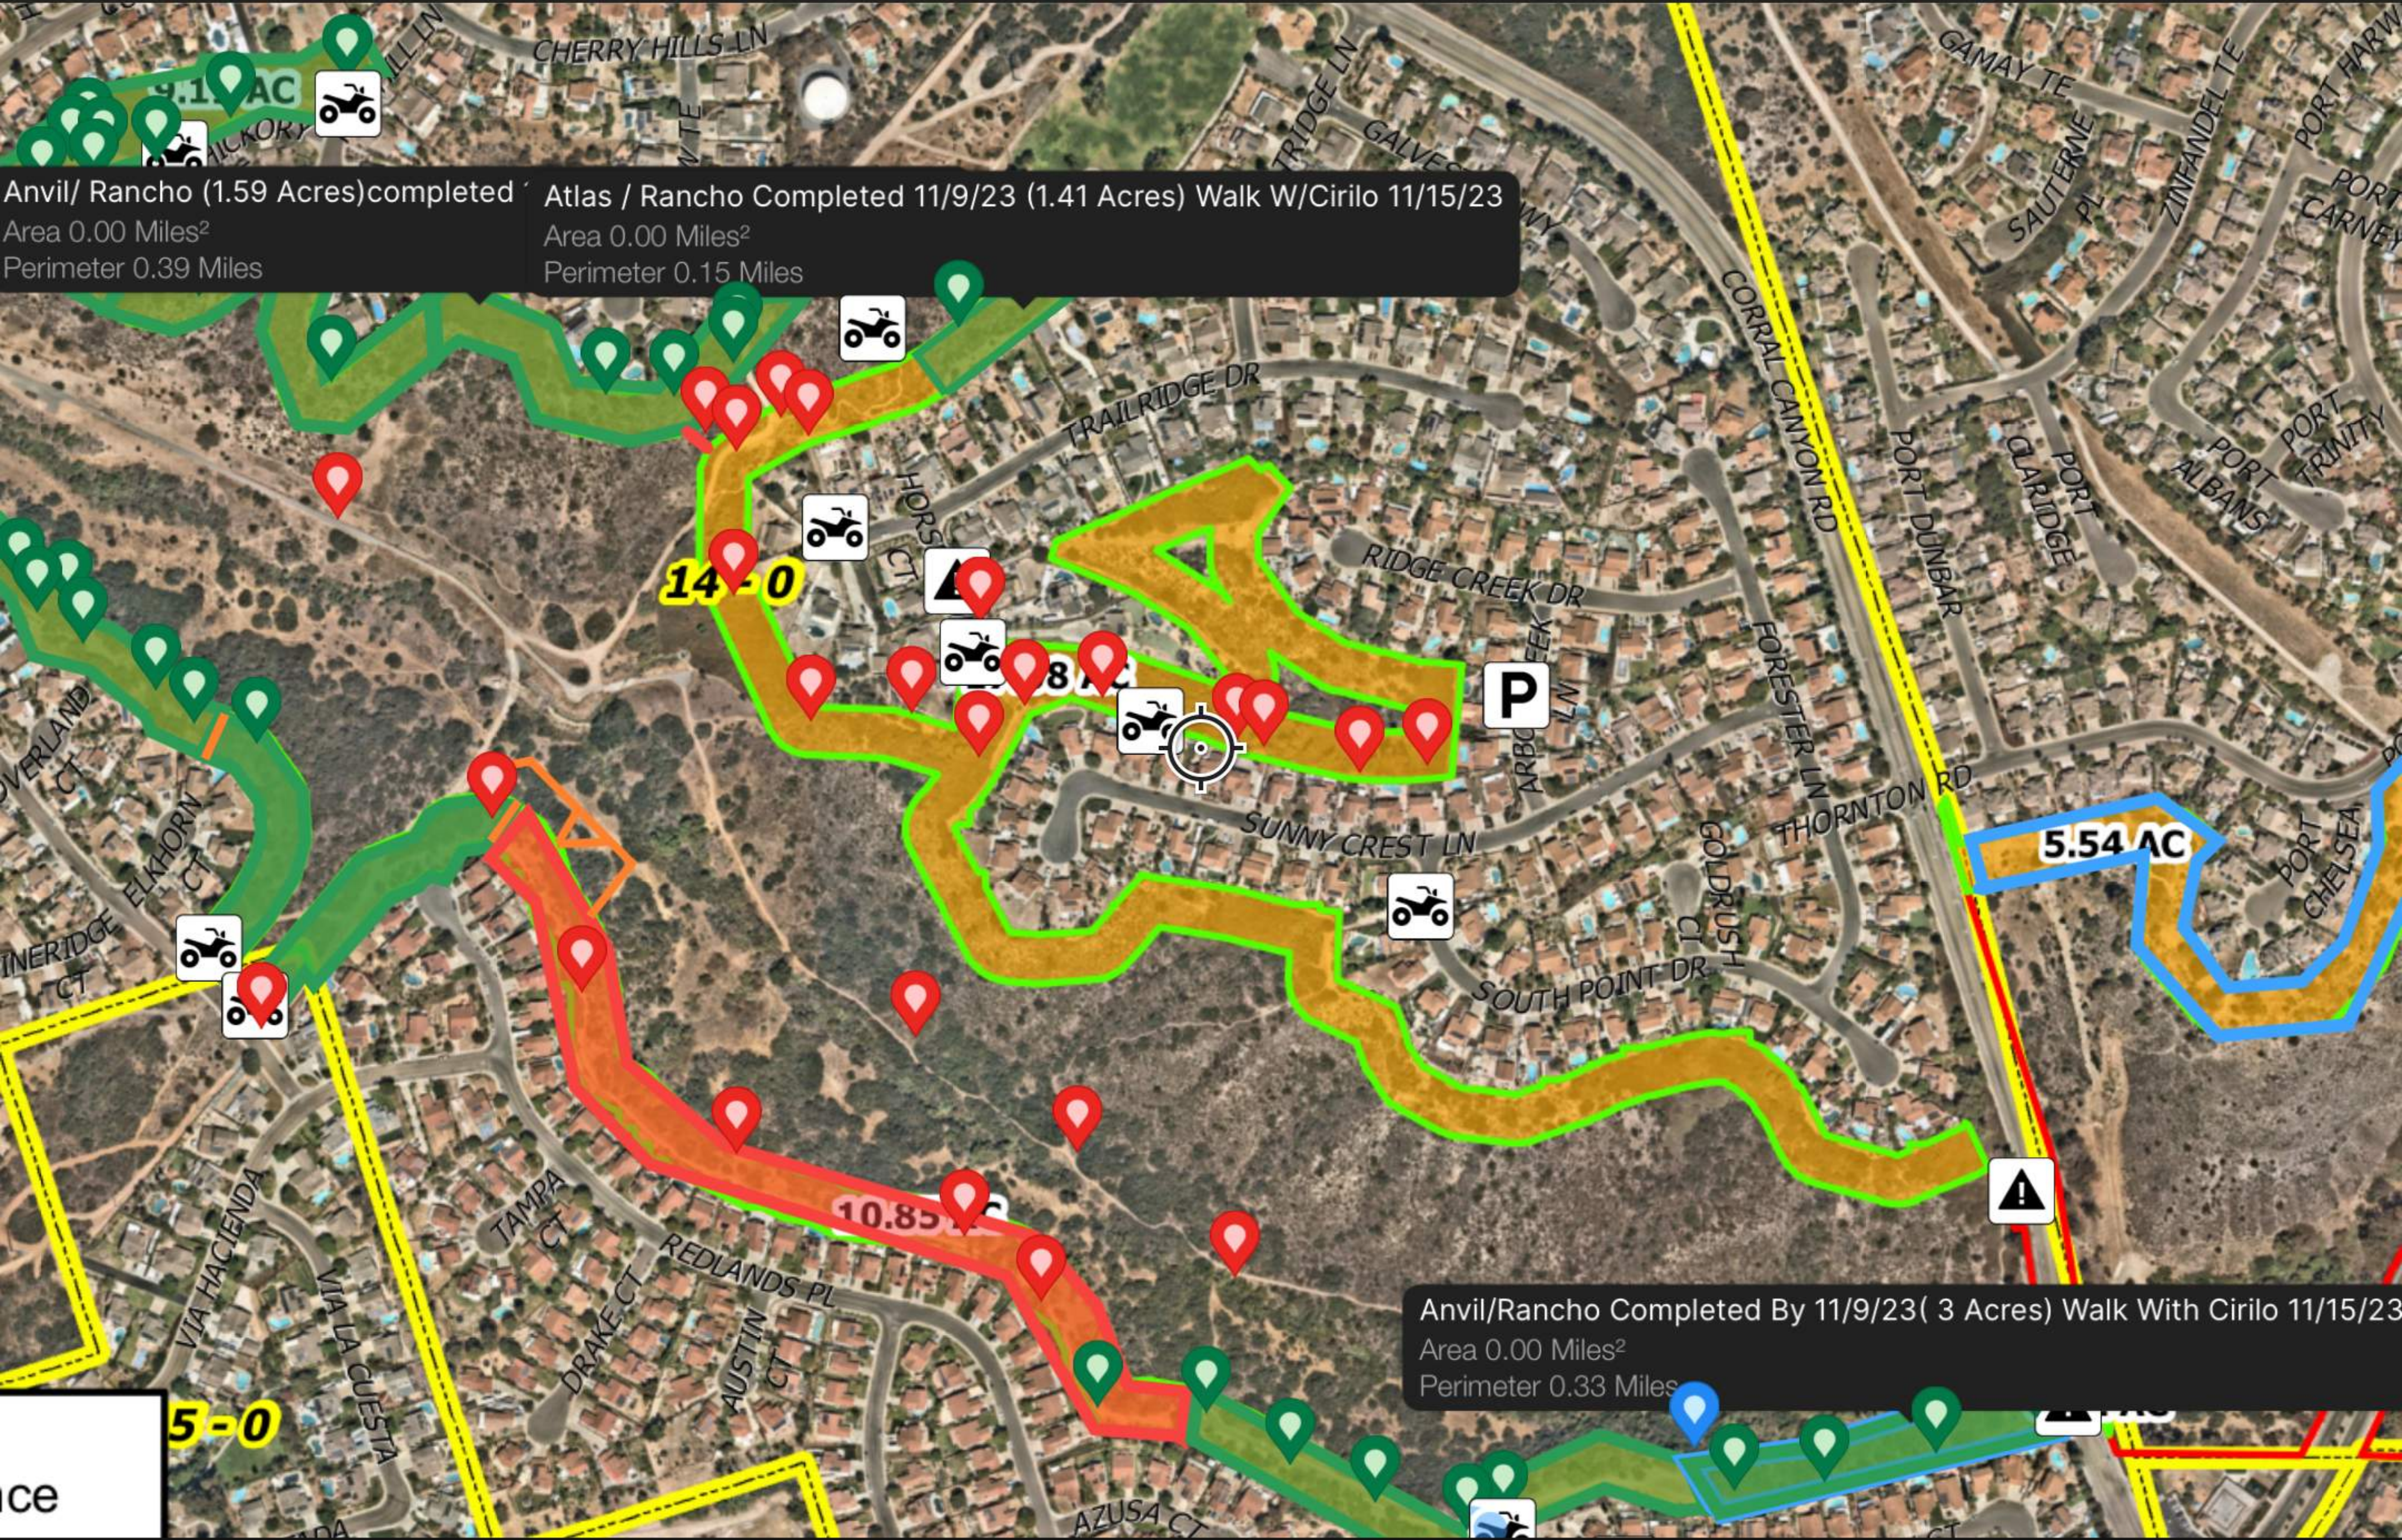

Avenza Overview - Bonita Long Canyon Week Ending 11/04/2023

BonitaLongCanyon_Avenza

Anvil/Rancho (1.6 Acres) Walked With Cirilo 11/2/23
Area 0.00 Miles²
Perimeter 0.44 Miles

14-0

17.08 AC

5.54 AC

10.85 AC

Anvil/ Rancho Completed (4 Acres) Walked With Cirilo 11/2/23
Area 0.00 Miles²
Perimeter 0.51 Miles

Bonita Long Canyon Week
Ending 11/04/2023 - Before (3)

Bonita Long Canyon Week
Ending 11/04/2023 - After (3)

BonitaLongCanyon_Avenza

Bonita Long Canyon Week
Ending 11/10/2023 - Before (1)

Bonita Long Canyon Week
Ending 11/10/2023 - After (1)

Bonita Long Canyon Week
Ending 11/10/2023 - Before (2)

Bonita Long Canyon Week
Ending 11/10/2023 - After (2)

Bonita Long Canyon Week
Ending 11/10/2023 - Before (3)

Bonita Long Canyon Week
Ending 11/10/2023 - After (3)

Bonita Long Canyon Week
Ending 11/10/2023 - Before (4)

Bonita Long Canyon Week
Ending 11/10/2023 - After (4)