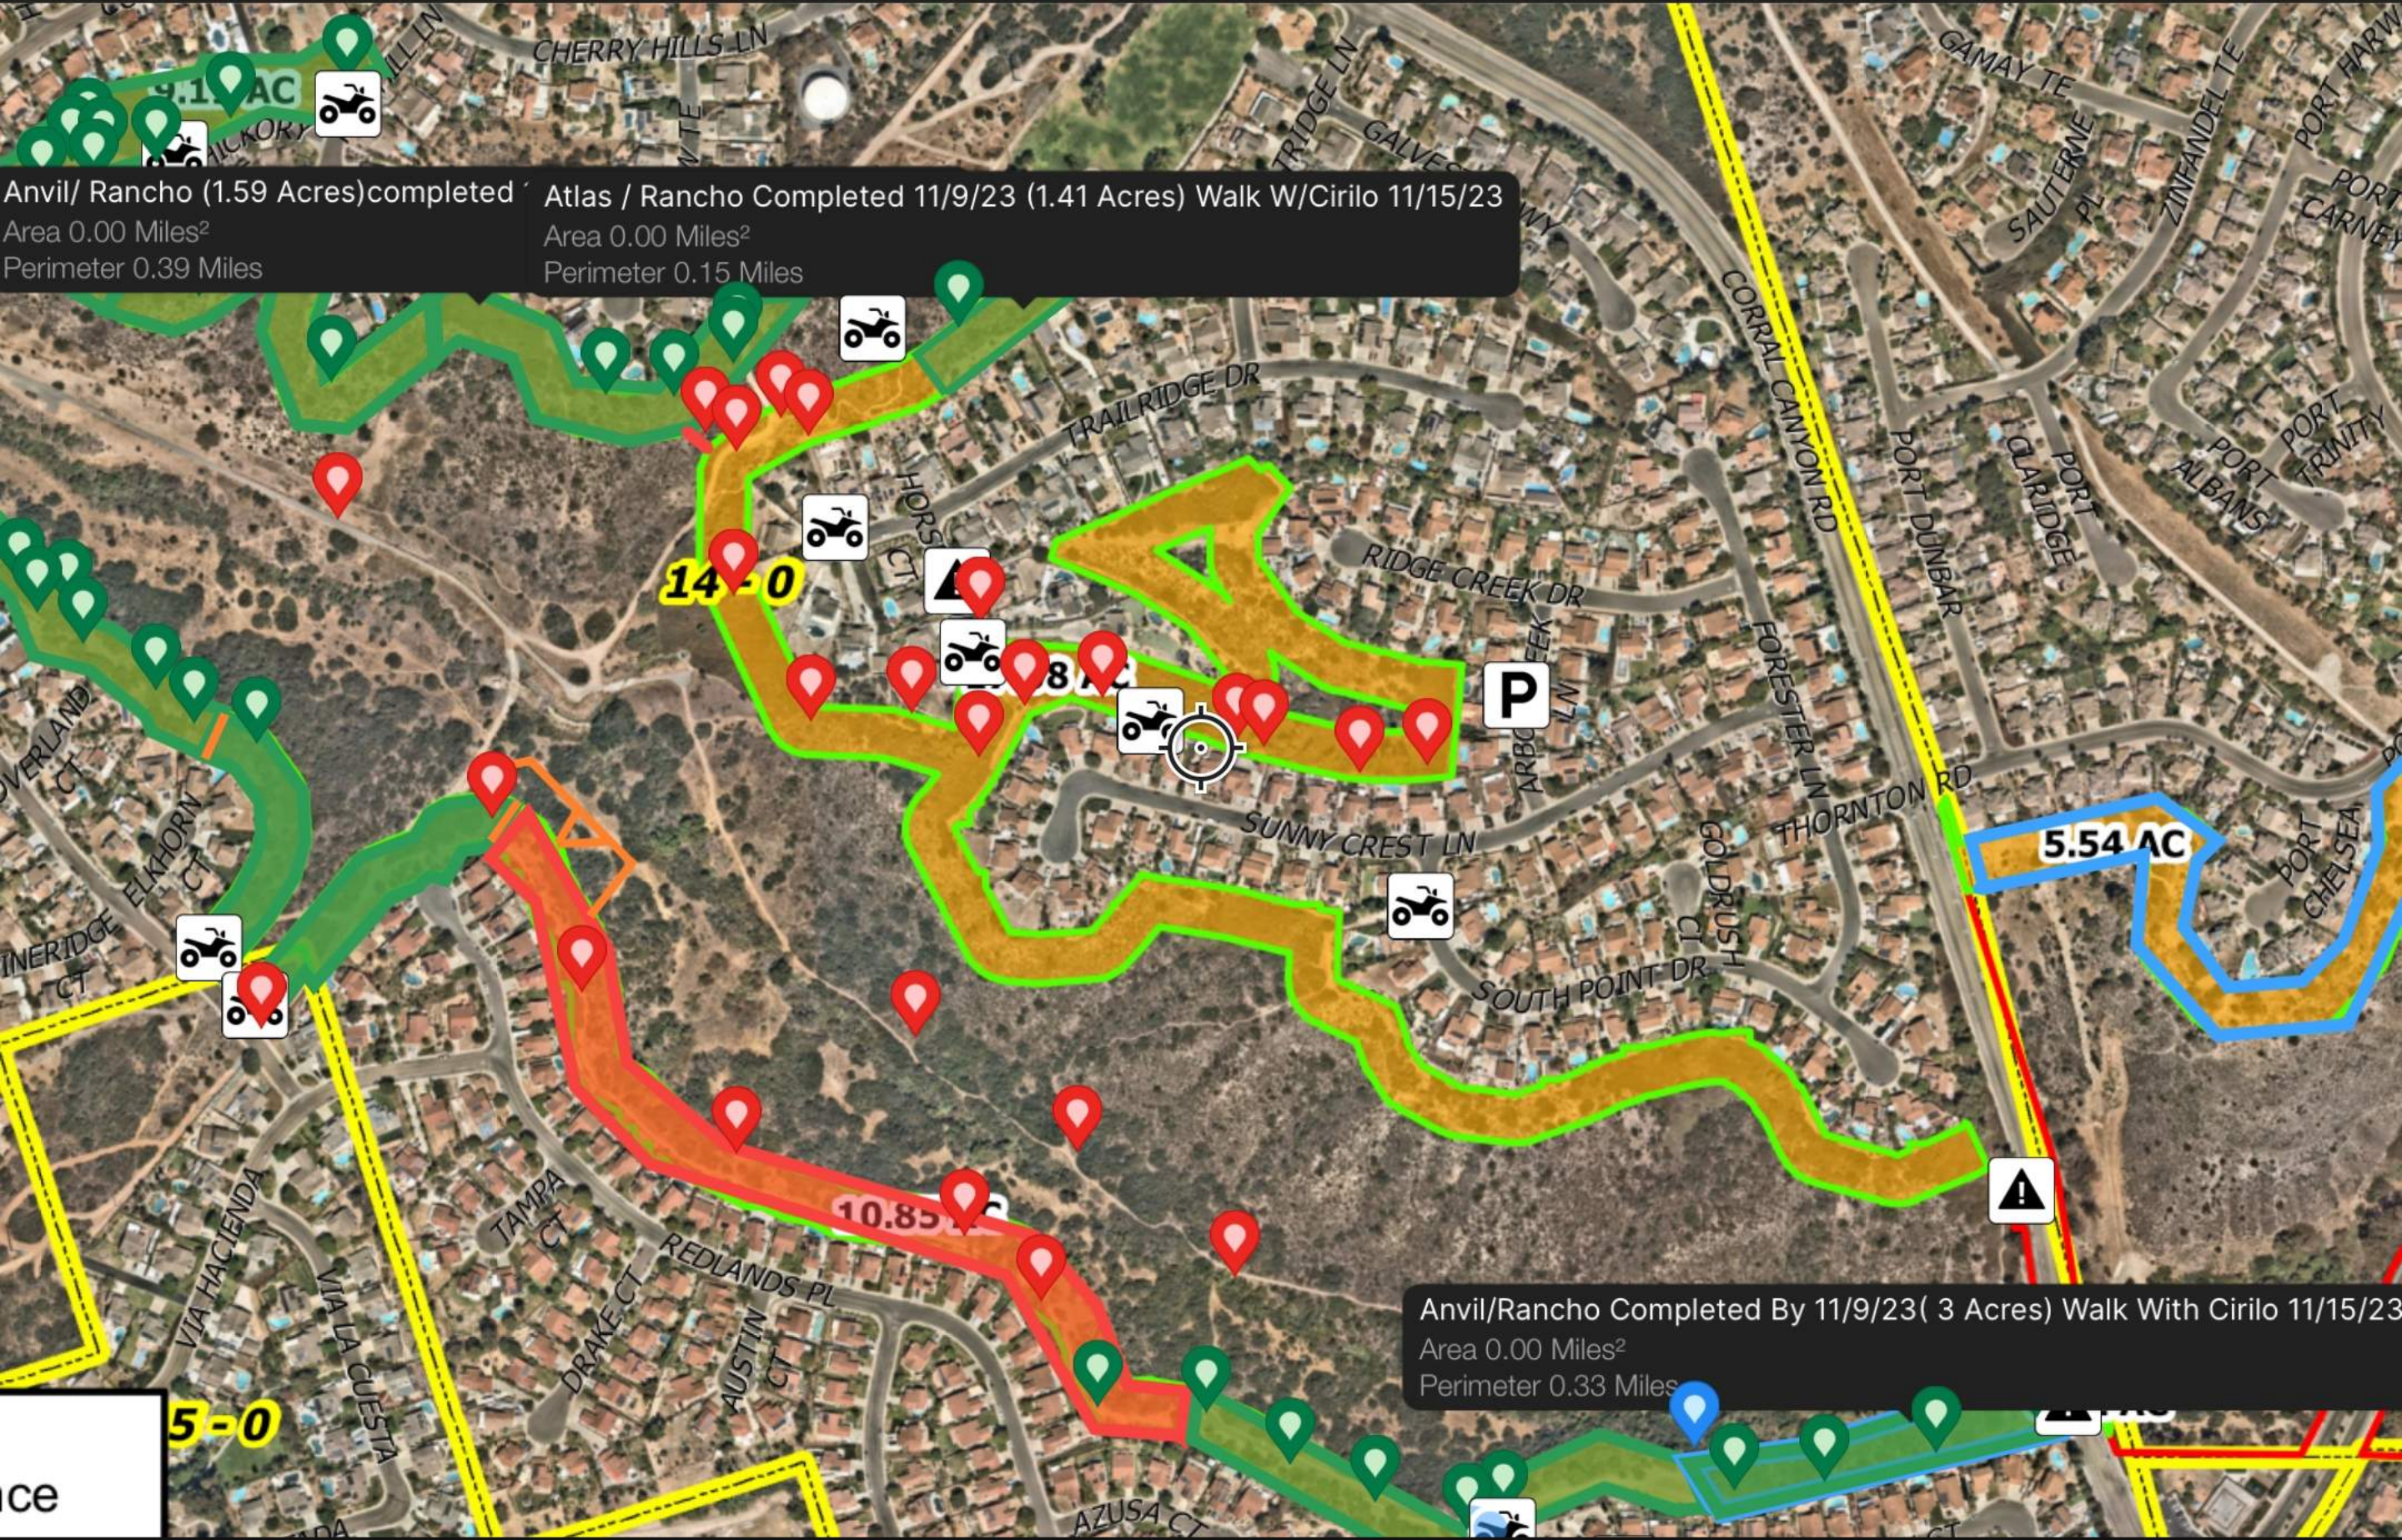

Avenza Overview - Bonita Long Canyon Week Ending 11/04/2023

BonitaLongCanyon_Avenza

Anvil/Rancho (1.6 Acres) Walked With Cirilo 11/2/23
Area 0.00 Miles²
Perimeter 0.44 Miles

14-0

17.08 AC

5.54 AC

10.85 AC

Anvil/ Rancho Completed (4 Acres) Walked With Cirilo 11/2/23
Area 0.00 Miles²
Perimeter 0.51 Miles

Bonita Long Canyon Week
Ending 11/04/2023 - Before (3)

Bonita Long Canyon Week
Ending 11/04/2023 - After (3)

BonitaLongCanyon_Avenza

Bonita Long Canyon Week
Ending 11/10/2023 - Before (1)

Bonita Long Canyon Week
Ending 11/10/2023 - After (1)

Bonita Long Canyon Week
Ending 11/10/2023 - Before (2)

Bonita Long Canyon Week
Ending 11/10/2023 - After (2)

Bonita Long Canyon Week
Ending 11/10/2023 - Before (3)

Bonita Long Canyon Week
Ending 11/10/2023 - After (3)

Bonita Long Canyon Week
Ending 11/10/2023 - Before (4)

Bonita Long Canyon Week
Ending 11/10/2023 - After (4)