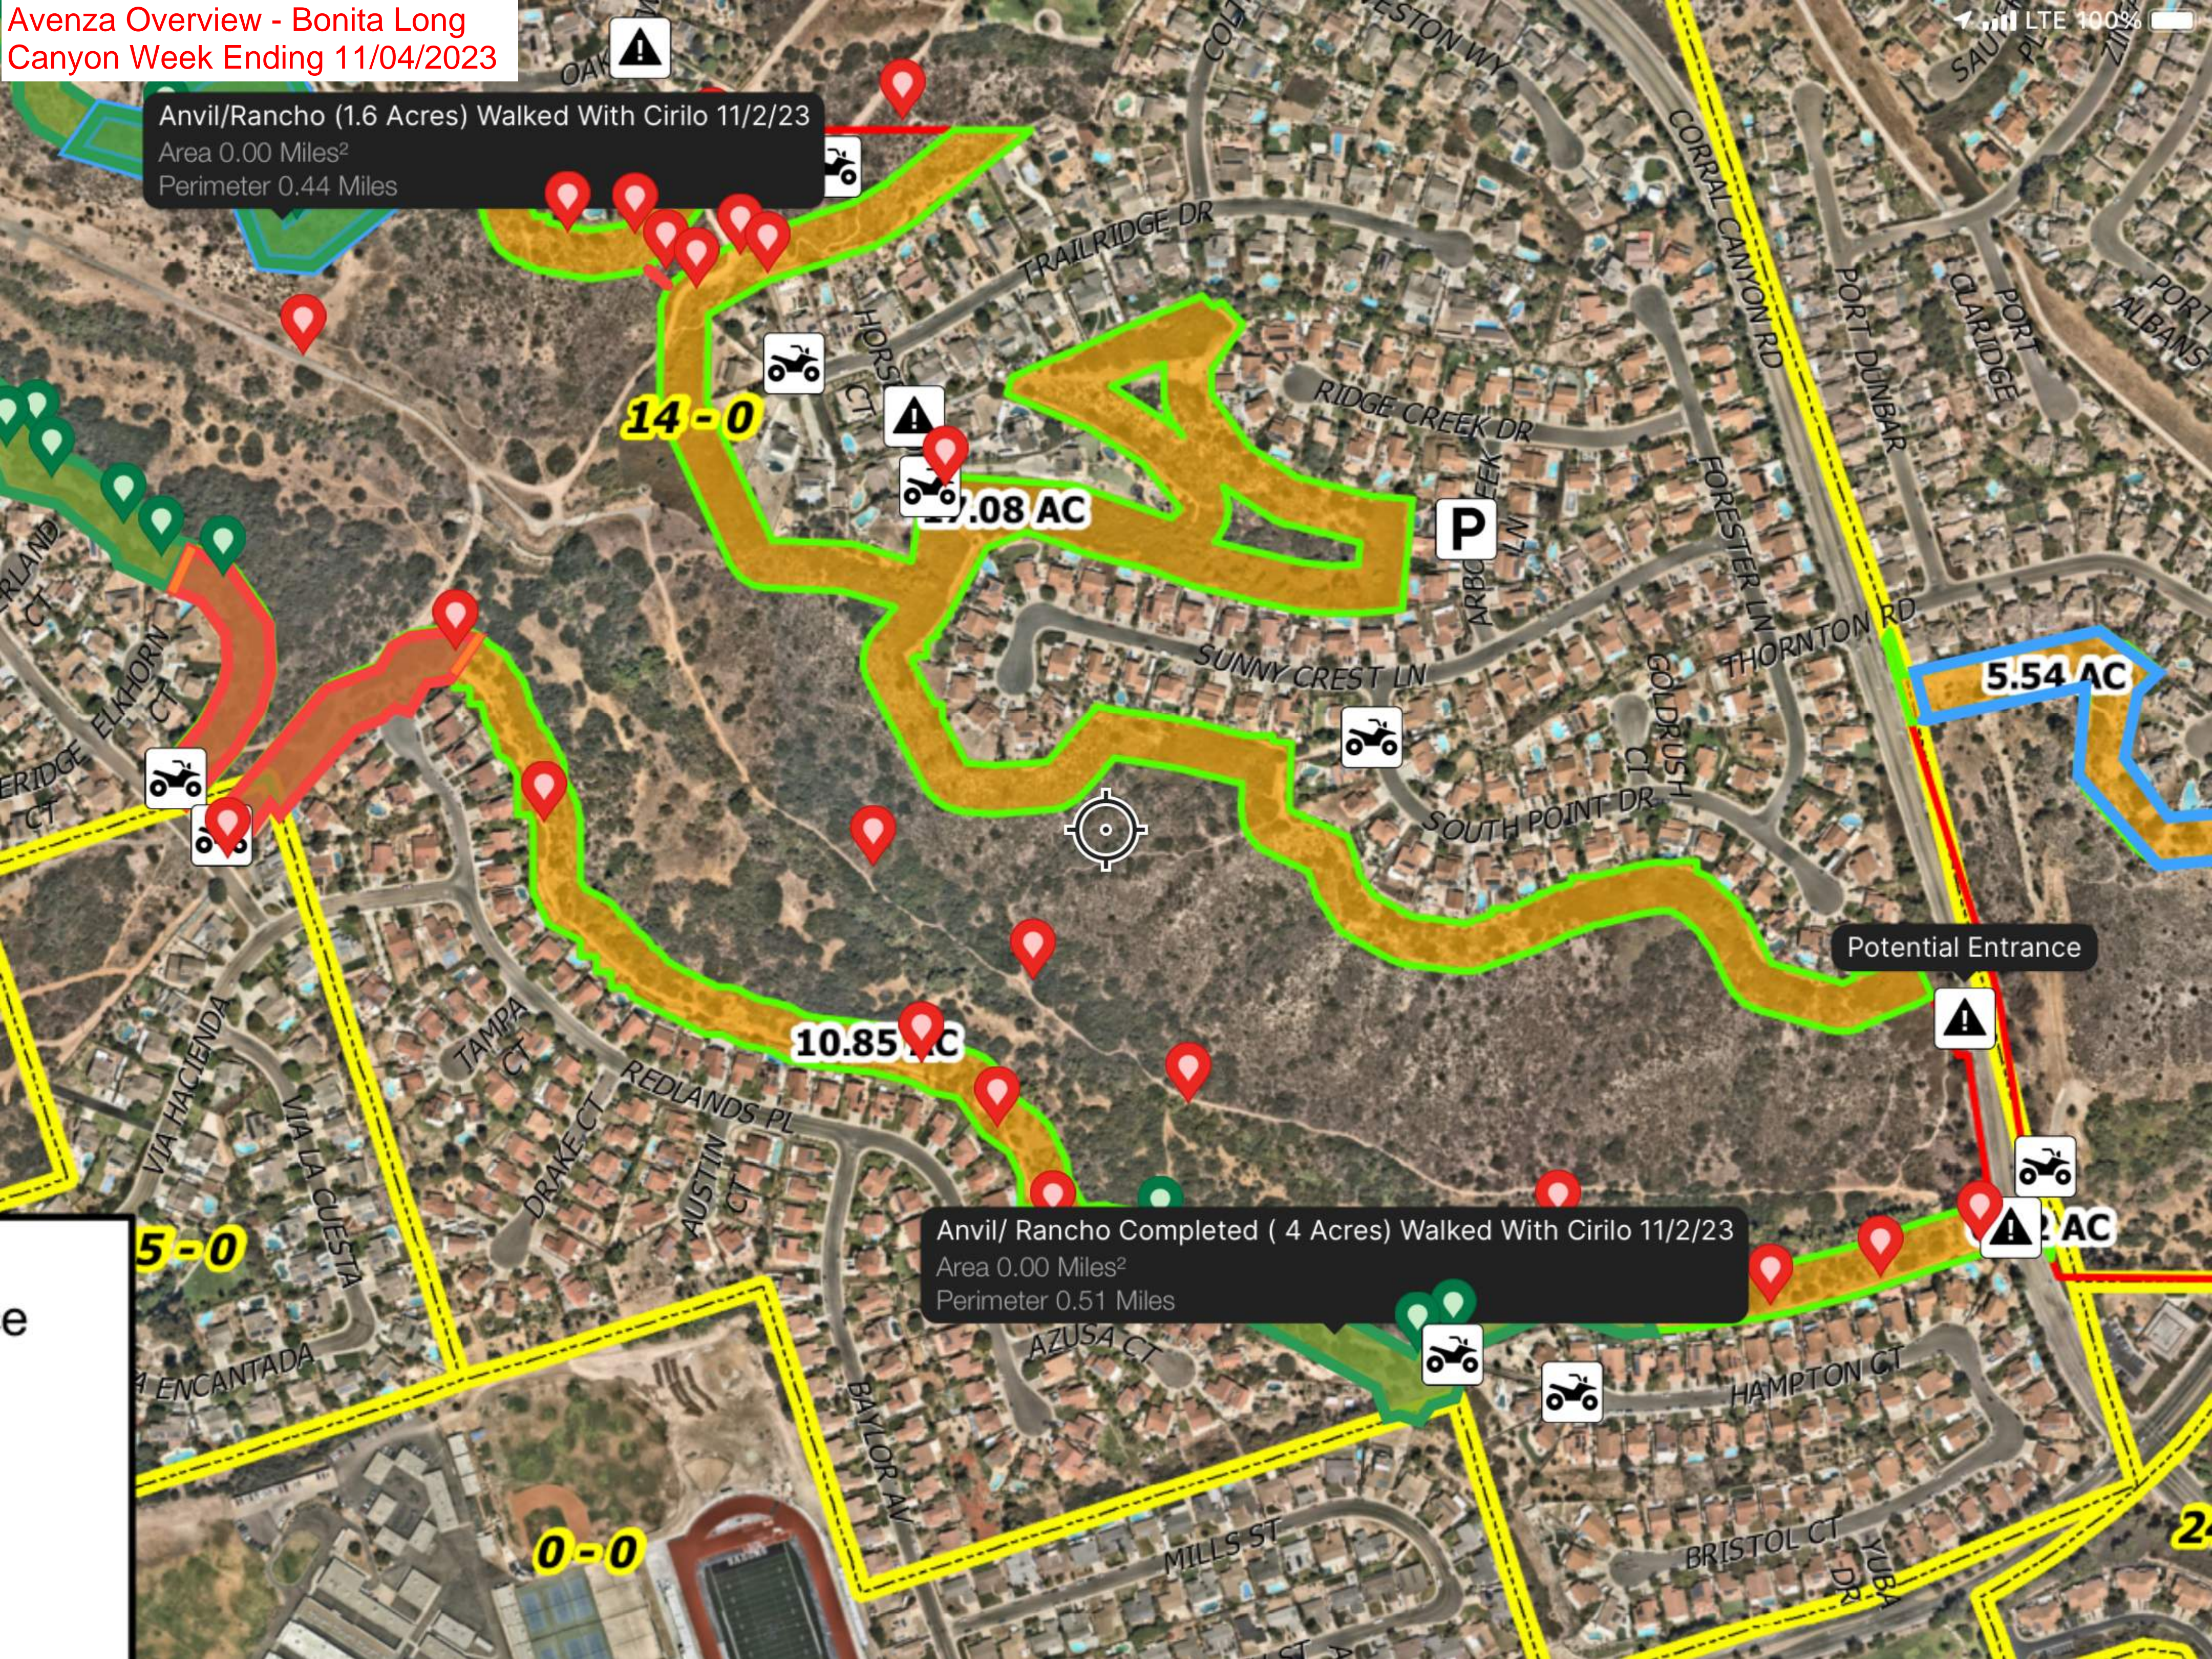

Anvil/Rancho (1.6 Acres) Walked With Cirilo 11/2/23
Area 0.00 Miles²
Perimeter 0.44 Miles

14-0

17.08 AC

5.54 AC

10.85 AC

Anvil/ Rancho Completed (4 Acres) Walked With Cirilo 11/2/23
Area 0.00 Miles²
Perimeter 0.51 Miles

5-0

0-0