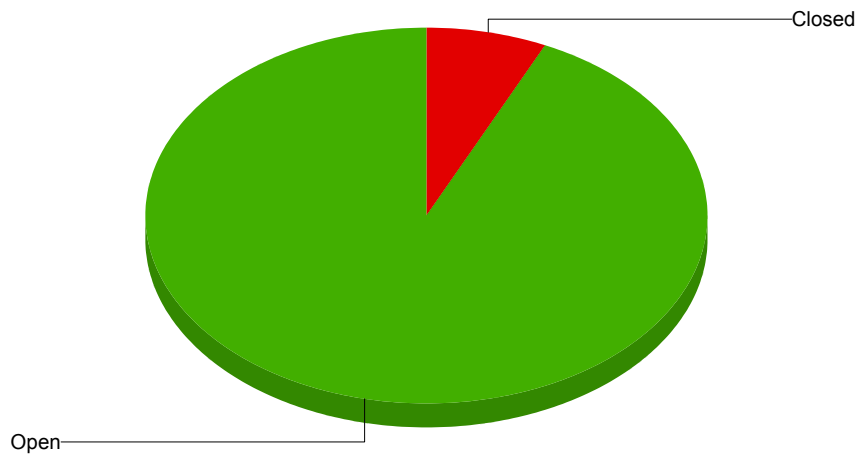

SUN	MON	TUE	WED	THU	FRI	SAT
	REBELS 4-9P		REBELS 4-9P		REBELS 4-9P	RANGERS 8A-12P REBELS 1P-5P

Overall Park Field Conditions

Good	47	55.3%
Fair	32	37.6%
Poor	6	7.1%
Total:	85	100.0%

Park Field Status

Closed	6	7.1%
Open	79	92.9%
Total:	85	100.0%