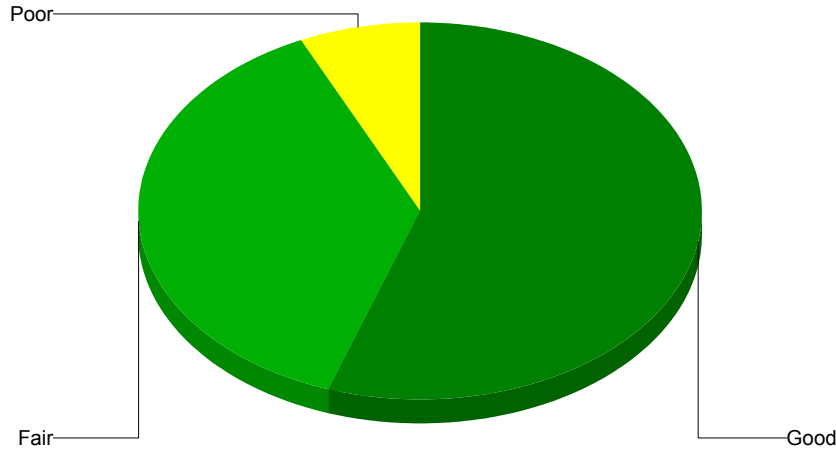

SUN	MON	TUE	WED	THU	FRI	SAT
	REBELS 4-9P		REBELS 4-9P		REBELS 4-9P	RANGERS 8A-12P REBELS 1P-5P

Overall Park Field Conditions

Good	47	55.3%
Fair	32	37.6%
Poor	6	7.1%
Total:	85	100.0%

Park Field Status

Closed	6	7.1%
Open	79	92.9%
Total:	85	100.0%